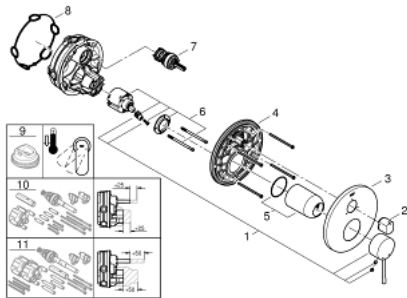

## 24 092 AL1 ESSENCE SINGLE-LEVER MIXER WITH 3-WAY DIVERTER

### PRODUCT DESCRIPTION

- Colour: brushed hard graphite
- trim set for GROHE Rapido SmartBox (35 600/35 604)
- GROHE SilkMove 46 mm ceramic cartridge
- GROHE LongLife finish
- GROHE FastFixation escutcheon with covered shaft sealing and covered fixing
- metal escutcheon, retroactively 6° adjustable
- metal lever
- 3-way diverter
- without roughing-in set 35 600/35 604 (please order separately)
- flow performance: outlet A = 27 l/min, outlet B = 27 l/min, outlet C = 27 l/min

### SPARE PARTS, januar 2018 – now

- 1: Lever (Spare part-nr. 46915AL0)
  - 2: Diverter knob, round (Spare part-nr. 48447AL0)
  - 3: Escutcheon (Spare part-nr. 49108AL0)
  - 4: Mounting plate (Spare part-nr. 49094000)
  - 5: Cap (Spare part-nr. 02693AL0)
  - 6: Cartridge (Spare part-nr. 46048000)
  - 7: Diverter (Spare part-nr. 48448000)
  - 8: Seal (Spare part-nr. 48360000)
  - 9: Temperature limiter (Spare part-nr. 46308000)\*
  - 10: Universal extension set single-lever mixers, 25 mm (Spare part-nr. 1405600)\*
  - 11: Universal extension set single-lever mixers, 50 mm (Spare part-nr. 1405700)\*
- \* Optional accessories