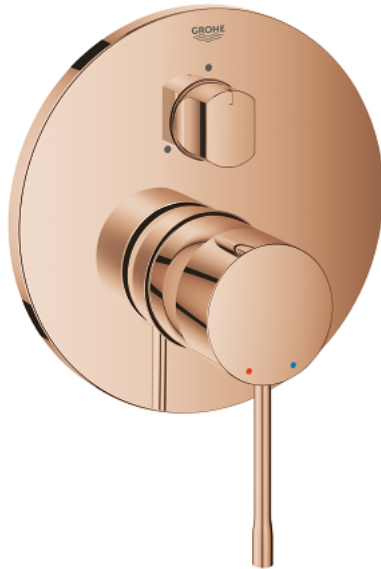

## 24 092 DA1 ESSENCE SINGLE-LEVER MIXER WITH 3-WAY DIVERTER

### PRODUCT DESCRIPTION

- Colour: warm sunset
- trim set for GROHE Rapido SmartBox (35 600/35 604)
- GROHE SilkMove 46 mm ceramic cartridge
- GROHE LongLife finish
- GROHE FastFixation escutcheon with covered shaft sealing and covered fixing
- metal escutcheon, retroactively 6° adjustable
- metal lever
- 3-way diverter
- without roughing-in set 35 600/35 604 (please order separately)
- flow performance: outlet A = 27 l/min, outlet B = 27 l/min, outlet C = 27 l/min