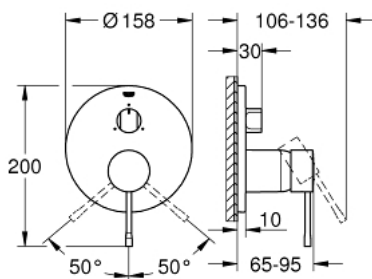

24 092 DC1 ESSENCE SINGLE-LEVER MIXER WITH 3-WAY DIVERTER

PRODUCT DESCRIPTION

- Colour: supersteel
- trim set for GROHE Rapido SmartBox (35 600/35 604)
- GROHE SilkMove 46 mm ceramic cartridge
- GROHE LongLife finish
- GROHE FastFixation escutcheon with covered shaft sealing and covered fixing
- metal escutcheon, retroactively 6° adjustable
- metal lever
- 3-way diverter
- without roughing-in set 35 600/35 604 (please order separately)
- flow performance: outlet A = 27 l/min, outlet B = 27 l/min, outlet C = 27 l/min

24 092 DC1 ESSENCE SINGLE-LEVER MIXER WITH 3-WAY DIVERTER

SPARE PARTS, januar 2018 – now

- 1: Lever (Spare part-nr. 46915DC0)
 - 2: Diverter knob, round (Spare part-nr. 48447DC0)
 - 3: Escutcheon (Spare part-nr. 49108DC0)
 - 4: Mounting plate (Spare part-nr. 49094000)
 - 5: Cap (Spare part-nr. 02693DC0)
 - 6: Cartridge (Spare part-nr. 46048000)
 - 7: Diverter (Spare part-nr. 48448000)
 - 8: Seal (Spare part-nr. 48360000)
 - 9: Temperature limiter (Spare part-nr. 46308000)*
 - 10: Universal extension set single-lever mixers, 25 mm (Spare part-nr. 14056000)*
 - 11: Universal extension set single-lever mixers, 50 mm (Spare part-nr. 14057000)*
- * Optional accessories