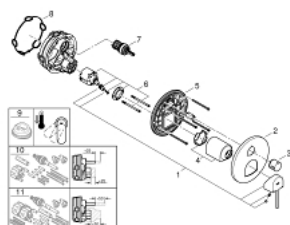

24 093 003 GROHE PLUS SINGLE-LEVER MIXER WITH 3-WAY DIVERTER

PRODUCT DESCRIPTION

- Colour: chrome
- trim set for GROHE Rapido SmartBox (35 600/35 604)
- GROHE SilkMove 46 mm ceramic cartridge
- GROHE LongLife finish
- GROHE FastFixation escutcheon with covered shaft sealing and covered fixing
- metal escutcheon, retroactively 6° adjustable
- metal lever
- 3-way diverter
- flow performance: outlet A = 27 l/min, outlet B = 27 l/min, outlet C = 27 l/min
- without rough-in set (sold separately)

24 093 003 GROHE PLUS SINGLE-LEVER MIXER WITH 3-WAY DIVERTER

SPARE PARTS, august 2018 – now

- 1: Lever (Spare part-nr. 48496000)
 - 2: Escutcheon (Spare part-nr. 49117000)
 - 3: Diverter knob, round (Spare part-nr. 48447000)
 - 4: Cap (Spare part-nr. 48495000)
 - 5: Mounting plate (Spare part-nr. 49095000)
 - 6: Cartridge (Spare part-nr. 46048000)
 - 7: Diverter (Spare part-nr. 48448000)
 - 8: Seal (Spare part-nr. 48360000)
 - 9: Temperature limiter (Spare part-nr. 46308000)*
 - 10: Universal extension set single-lever mixers, 25 mm (Spare part-nr. 1405600)*
 - 11: Universal extension set single-lever mixers, 50 mm (Spare part-nr. 1405700)*
- * Optional accessories