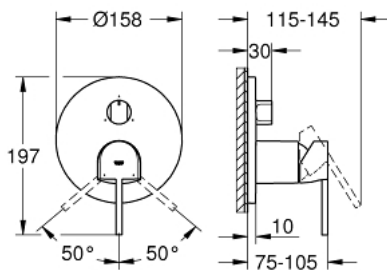

24 093 003 GROHE PLUS SINGLE-LEVER MIXER WITH 3-WAY DIVERTER

PRODUCT DESCRIPTION

- Colour: chrome
- trim set for GROHE Rapido SmartBox (35 600/35 604)
- GROHE SilkMove 46 mm ceramic cartridge
- GROHE LongLife finish
- GROHE FastFixation escutcheon with covered shaft sealing and covered fixing
- metal escutcheon, retroactively 6° adjustable
- metal lever
- 3-way diverter
- flow performance: outlet A = 27 l/min, outlet B = 27 l/min, outlet C = 27 l/min
- without rough-in set (sold separately)

24 093 003 GROHE PLUS SINGLE-LEVER MIXER WITH 3-WAY DIVERTER

SPARE PARTS, august 2018 – now

- 1: Lever (Spare part-nr. 48496000)
 - 2: Escutcheon (Spare part-nr. 49117000)
 - 3: Diverter knob, round (Spare part-nr. 48447000)
 - 4: Cap (Spare part-nr. 48495000)
 - 5: Mounting plate (Spare part-nr. 49095000)
 - 6: Cartridge (Spare part-nr. 46048000)
 - 7: Diverter (Spare part-nr. 48448000)
 - 8: Seal (Spare part-nr. 48360000)
 - 9: Temperature limiter (Spare part-nr. 46308000)*
 - 10: Universal extension set single-lever mixers, 25 mm (Spare part-nr. 1405600)*
 - 11: Universal extension set single-lever mixers, 50 mm (Spare part-nr. 1405700)*
- * Optional accessories