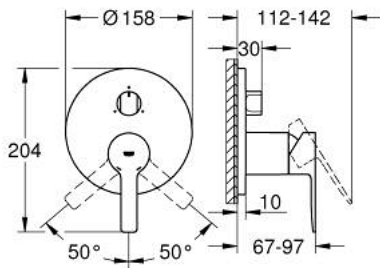

## 24 095 001 LINEARE SINGLE-LEVER MIXER WITH 3-WAY DIVERTER

### PRODUCT DESCRIPTION

- Colour: chrome
- trim set for GROHE Rapido SmartBox (35 600/35 604)
- GROHE SilkMove 46 mm ceramic cartridge
- GROHE LongLife finish
- GROHE FastFixation escutcheon with covered shaft sealing and covered fixing
- metal escutcheon, retroactively 6° adjustable
- metal lever
- 3-way diverter
- without roughing-in set 35 600/35 604 (please order separately)
- flow performance: outlet A = 27 l/min, outlet B = 27 l/min, outlet C = 27 l/min

### SPARE PARTS, januar 2018 – now

- 1: Lever (Spare part-nr. 46988000)
  - 2: Diverter knob, round (Spare part-nr. 48447000)
  - 3: Escutcheon (Spare part-nr. 49105000)
  - 4: Mounting plate (Spare part-nr. 49094000)
  - 5: Cap (Spare part-nr. 09038000)
  - 6: Cartridge (Spare part-nr. 46048000)
  - 7: Diverter (Spare part-nr. 48448000)
  - 8: Seal (Spare part-nr. 48360000)
  - 9: Temperature limiter (Spare part-nr. 46308000)\*
  - 10: Universal extension set single-lever mixers, 25 mm (Spare part-nr. 1405600)\*
  - 11: Universal extension set single-lever mixers, 50 mm (Spare part-nr. 1405700)\*
- \* Optional accessories