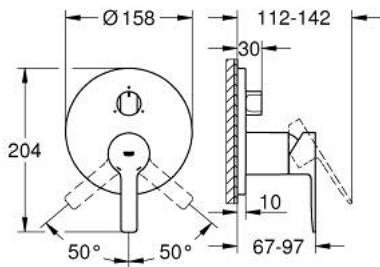

24 095 AL1 LINEARE SINGLE-LEVER MIXER WITH 3-WAY DIVERTER

PRODUCT DESCRIPTION

- Colour: brushed hard graphite
- trim set for GROHE Rapido SmartBox (35 600/35 604)
- GROHE SilkMove 46 mm ceramic cartridge
- GROHE LongLife finish
- GROHE FastFixation escutcheon with covered shaft sealing and covered fixing
- metal escutcheon, retroactively 6° adjustable
- metal lever
- 3-way diverter
- without roughing-in set 35 600/35 604 (please order separately)
- flow performance: outlet A = 27 l/min, outlet B = 27 l/min, outlet C = 27 l/min

24 095 AL1 LINEARE SINGLE-LEVER MIXER WITH 3-WAY DIVERTER

SPARE PARTS, marec 2019 – now

- 1: Lever (Spare part-nr. 46988AL0)
 - 2: Diverter knob, round (Spare part-nr. 48447AL0)
 - 3: Escutcheon (Spare part-nr. 49105AL0)
 - 4: Mounting plate (Spare part-nr. 49094000)
 - 5: Cap (Spare part-nr. 09038AL0)
 - 6: Cartridge (Spare part-nr. 46048000)
 - 7: Diverter (Spare part-nr. 48448000)
 - 8: Seal (Spare part-nr. 48360000)
 - 9: Temperature limiter (Spare part-nr. 46308000)*
 - 10: Universal extension set single-lever mixers, 25 mm (Spare part-nr. 1405600)*
 - 11: Universal extension set single-lever mixers, 50 mm (Spare part-nr. 1405700)*
- * Optional accessories