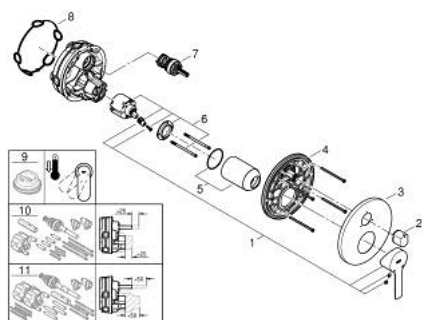

24 095 AL1 LINEARE SINGLE-LEVER MIXER WITH 3-WAY DIVERTER

PRODUCT DESCRIPTION

- Colour: brushed hard graphite
- trim set for GROHE Rapido SmartBox (35 600/35 604)
- GROHE SilkMove 46 mm ceramic cartridge
- GROHE LongLife finish
- GROHE FastFixation escutcheon with covered shaft sealing and covered fixing
- metal escutcheon, retroactively 6° adjustable
- metal lever
- 3-way diverter
- without roughing-in set 35 600/35 604 (please order separately)
- flow performance: outlet A = 27 l/min, outlet B = 27 l/min, outlet C = 27 l/min

24 095 AL1 LINEARE SINGLE-LEVER MIXER WITH 3-WAY DIVERTER

SPARE PARTS, marec 2019 – now

- 1: Lever (Spare part-nr. 46988AL0)
 - 2: Diverter knob, round (Spare part-nr. 48447AL0)
 - 3: Escutcheon (Spare part-nr. 49105AL0)
 - 4: Mounting plate (Spare part-nr. 49094000)
 - 5: Cap (Spare part-nr. 09038AL0)
 - 6: Cartridge (Spare part-nr. 46048000)
 - 7: Diverter (Spare part-nr. 48448000)
 - 8: Seal (Spare part-nr. 48360000)
 - 9: Temperature limiter (Spare part-nr. 46308000)*
 - 10: Universal extension set single-lever mixers, 25 mm (Spare part-nr. 1405600)*
 - 11: Universal extension set single-lever mixers, 50 mm (Spare part-nr. 1405700)*
- * Optional accessories