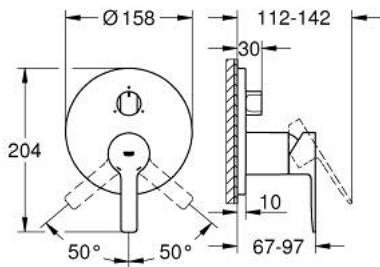

24 095 DC1 LINEARE SINGLE-LEVER MIXER WITH 3-WAY DIVERTER

PRODUCT DESCRIPTION

- Colour: supersteel
- trim set for GROHE Rapido SmartBox (35 600/35 604)
- GROHE SilkMove 46 mm ceramic cartridge
- GROHE LongLife finish
- GROHE FastFixation escutcheon with covered shaft sealing and covered fixing
- metal escutcheon, retroactively 6° adjustable
- metal lever
- 3-way diverter
- without roughing-in set 35 600/35 604 (please order separately)
- flow performance: outlet A = 27 l/min, outlet B = 27 l/min, outlet C = 27 l/min

24 095 DC1 LINEARE SINGLE-LEVER MIXER WITH 3-WAY DIVERTER

SPARE PARTS, januar 2018 – now

- 1: Lever (Spare part-nr. 46988DC0)
- 2: Diverter knob, round (Spare part-nr. 48447DC0)
- 3: Escutcheon (Spare part-nr. 49105DC0)
- 4: Mounting plate (Spare part-nr. 49094000)
- 5: Cap (Spare part-nr. 09038DC0)
- 6: Cartridge (Spare part-nr. 46048000)
- 7: Diverter (Spare part-nr. 48448000)
- 8: Seal (Spare part-nr. 48360000)
- 9: Temperature limiter (Spare part-nr. 46308000)*
- 10: Universal extension set single-lever mixers, 25 mm (Spare part-nr. 1405600)*
- 11: Universal extension set single-lever mixers, 50 mm (Spare part-nr. 1405700)*