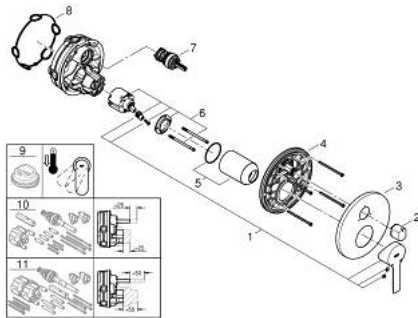

24 095 DC1 LINEARE SINGLE-LEVER MIXER WITH 3-WAY DIVERTER

PRODUCT DESCRIPTION

- Colour: supersteel
- trim set for GROHE Rapido SmartBox (35 600/35 604)
- GROHE SilkMove 46 mm ceramic cartridge
- GROHE LongLife finish
- GROHE FastFixation escutcheon with covered shaft sealing and covered fixing
- metal escutcheon, retroactively 6° adjustable
- metal lever
- 3-way diverter
- without roughing-in set 35 600/35 604 (please order separately)
- flow performance: outlet A = 27 l/min, outlet B = 27 l/min, outlet C = 27 l/min

24 095 DC1 LINEARE SINGLE-LEVER MIXER WITH 3-WAY DIVERTER

SPARE PARTS, januar 2018 – now

- 1: Lever (Spare part-nr. 46988DC0)
- 2: Diverter knob, round (Spare part-nr. 48447DC0)
- 3: Escutcheon (Spare part-nr. 49105DC0)
- 4: Mounting plate (Spare part-nr. 49094000)
- 5: Cap (Spare part-nr. 09038DC0)
- 6: Cartridge (Spare part-nr. 46048000)
- 7: Diverter (Spare part-nr. 48448000)
- 8: Seal (Spare part-nr. 48360000)
- 9: Temperature limiter (Spare part-nr. 46308000)*
- 10: Universal extension set single-lever mixers, 25 mm (Spare part-nr. 1405600)*
- 11: Universal extension set single-lever mixers, 50 mm (Spare part-nr. 1405700)*