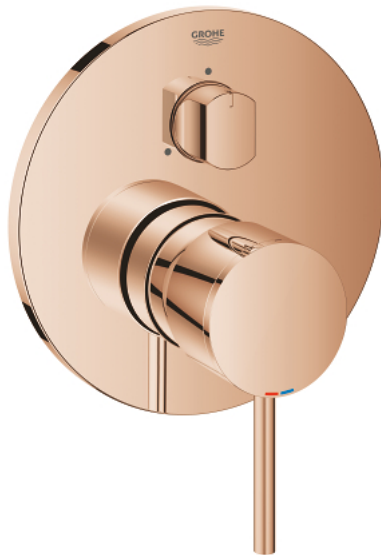

24 096 DA3 ATRIO SINGLE-LEVER MIXER WITH 3-WAY DIVERTER

PRODUCT DESCRIPTION

- Colour: warm sunset
- trim set for GROHE Rapido SmartBox (35 600/35 604)
- GROHE SilkMove 46 mm ceramic cartridge
- GROHE LongLife finish
- GROHE FastFixation escutcheon with covered shaft sealing and covered fixing
- metal escutcheon, retroactively 6° adjustable
- metal lever
- 3-way diverter
- flow performance: outlet A = 27 l/min, outlet B = 27 l/min, outlet C = 27 l/min
- without rough-in set (sold separately)