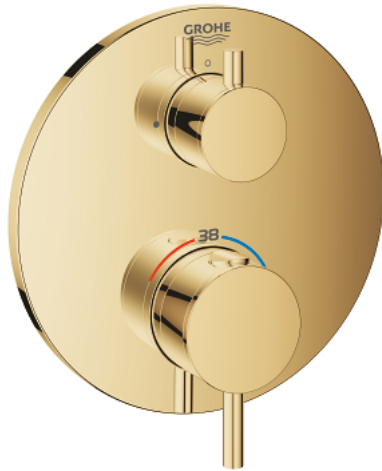

24 134 GL3 ATRIO THERMOSTATIC MIXER FOR 1 OUTLET WITH SHUT OFF VALVE

PRODUCT DESCRIPTION

- Colour: cool sunrise
- trim set for GROHE Rapido SmartBox (35 600/35 604)
- GROHE TurboStat - compact cartridge with wax thermoelement
- GROHE LongLife finish
- GROHE FastFixation escutcheon with covered shaft sealing and covered fixing
- metal escutcheon, retroactively 6° adjustable
- GROHE SafeStop safety button at 38°C
- GROHE SafeStop Plus - optional temperature limiter at 43°C or 46°C included
- built-in non return valves and dirt strainers
- ceramic stop valve, 120°
- metal handles
- flow performance: outlet B = 27 l/min, outlet C = 30 l/min
- without rough-in set (sold separately)