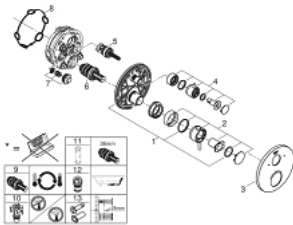

## 24 135 003 ATRIO THERMOSTATIC SHOWER MIXER FOR 2 OUTLETS WITH INTEGRATED SHUT OFF/DIVERTER VALVE

### PRODUCT DESCRIPTION

- Colour: chrome
- trim set for GROHE Rapido SmartBox (35 600/35 604)
- GROHE TurboStat - compact cartridge with wax thermoelement
- GROHE LongLife finish
- GROHE FastFixation escutcheon with covered shaft sealing and covered fixing
- metal escutcheon, retroactively 6° adjustable
- printed head and hand shower symbol
- GROHE SafeStop safety button at 38°C
- GROHE SafeStop Plus - optional temperature limiter at 43°C or 46°C included
- GROHE AquaDimmer, integrated shut off/diverter valve
- metal handles
- flow performance: outlet B = 27 l/min, outlet C = 30 l/min
- without rough-in set (sold separately)

### SPARE PARTS, januar 2018 – now

- 1: Mounting plate (Spare part-nr. 49080000)
- 2: Temperature control handle (Spare part-nr. 49089000)
- 3: Escutcheon (Spare part-nr. 49074000)
- 4: Shut-off handle Aquadimmer (Spare part-nr. 49090000)
- 5: Aquadimmer (Spare part-nr. 49084000)
- 6: Thermostatic compact cartridge 3/4" (Spare part-nr. 49028000)
- 7: Non-return valve (Spare part-nr. 49085000)
- 8: Seal (Spare part-nr. 48360000)
- 9: GROHE TurboStat cartridge 3/4" (Spare part-nr. 49003000)\*
- 10: Service stops (Spare part-nr. 1405300M)\*
- 11: Socket spanner (Spare part-nr. 49059000)\*
- 12: Backflow protection combination (EN1717) (Spare part-nr. 14055000)\*
- 13: Universal extension set 2-handle thermostats, 25 mm (Spare part-nr. 14058000)\*