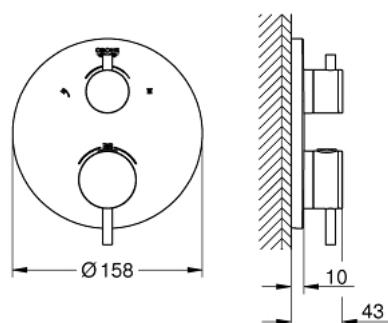

## 24 135 003 ATRIO THERMOSTATIC SHOWER MIXER FOR 2 OUTLETS WITH INTEGRATED SHUT OFF/DIVERTER VALVE

### PRODUCT DESCRIPTION

- Colour: chrome
- trim set for GROHE Rapido SmartBox (35 600/35 604)
- GROHE TurboStat - compact cartridge with wax thermoelement
- GROHE LongLife finish
- GROHE FastFixation escutcheon with covered shaft sealing and covered fixing
- metal escutcheon, retroactively 6° adjustable
- printed head and hand shower symbol
- GROHE SafeStop safety button at 38°C
- GROHE SafeStop Plus - optional temperature limiter at 43°C or 46°C included
- GROHE AquaDimmer, integrated shut off/diverter valve
- metal handles
- flow performance: outlet B = 27 l/min, outlet C = 30 l/min
- without rough-in set (sold separately)

### SPARE PARTS, januar 2018 – now

- 1: Mounting plate (Spare part-nr. 49080000)
- 2: Temperature control handle (Spare part-nr. 49089000)
- 3: Escutcheon (Spare part-nr. 49074000)
- 4: Shut-off handle Aquadimmer (Spare part-nr. 49090000)
- 5: Aquadimmer (Spare part-nr. 49084000)
- 6: Thermostatic compact cartridge 3/4" (Spare part-nr. 49028000)
- 7: Non-return valve (Spare part-nr. 49085000)
- 8: Seal (Spare part-nr. 48360000)
- 9: GROHE TurboStat cartridge 3/4" (Spare part-nr. 49003000)\*
- 10: Service stops (Spare part-nr. 1405300M)\*
- 11: Socket spanner (Spare part-nr. 49059000)\*
- 12: Backflow protection combination (EN1717) (Spare part-nr. 14055000)\*
- 13: Universal extension set 2-handle thermostats, 25 mm (Spare part-nr. 14058000)\*