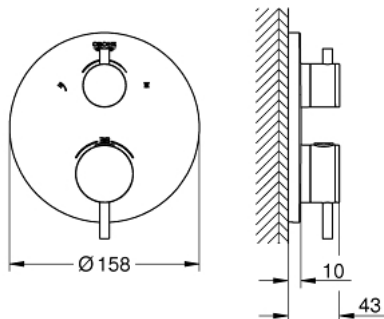

24 135 AL3 ATRIO THERMOSTATIC SHOWER MIXER FOR 2 OUTLETS WITH INTEGRATED SHUT OFF/DIVERTER VALVE

PRODUCT DESCRIPTION

- Colour: brushed hard graphite
- trim set for GROHE Rapido SmartBox (35 600/35 604)
- GROHE TurboStat - compact cartridge with wax thermostatic element
- GROHE LongLife finish
- GROHE FastFixation escutcheon with covered shaft sealing and covered fixing
- metal escutcheon, retroactively 6° adjustable
- printed head and hand shower symbol
- GROHE SafeStop safety button at 38°C
- GROHE SafeStop Plus - optional temperature limiter at 43°C or 46°C included
- GROHE AquaDimmer, integrated shut off/diverter valve
- metal handles
- flow performance: outlet B = 27 l/min, outlet C = 30 l/min
- without rough-in set (sold separately)

24 135 AL3 ATRIO THERMOSTATIC SHOWER MIXER FOR 2 OUTLETS WITH INTEGRATED SHUT OFF/DIVERTER VALVE

SPARE PARTS, januar 2018 – now

- 1: Mounting plate (Spare part-nr. 49080000)
- 2: Temperature control handle (Spare part-nr. 49089AL0)
- 3: Escutcheon (Spare part-nr. 49074AL0)
- 4: Shut-off handle Aquadimmer (Spare part-nr. 49090AL0)
- 5: Aquadimmer (Spare part-nr. 49084000)
- 6: Thermostatic compact cartridge 3/4" (Spare part-nr. 49028000)
- 7: Non-return valve (Spare part-nr. 49085000)
- 8: Seal (Spare part-nr. 48360000)
- 9: GROHE TurboStat cartridge 3/4" (Spare part-nr. 49003000)*
- 10: Service stops (Spare part-nr. 1405300M)*
- 11: Socket spanner (Spare part-nr. 49059000)*
- 12: Backflow protection combination (EN1717) (Spare part-nr. 14055000)*
- 13: Universal extension set 2-handle thermostats, 25 mm (Spare part-nr. 14058000)*