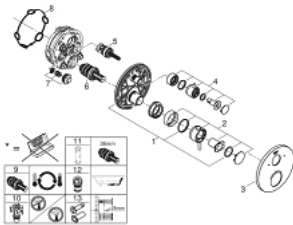

24 135 AL3 ATRIO THERMOSTATIC SHOWER MIXER FOR 2 OUTLETS WITH INTEGRATED SHUT OFF/DIVERTER VALVE

PRODUCT DESCRIPTION

- Colour: brushed hard graphite
- trim set for GROHE Rapido SmartBox (35 600/35 604)
- GROHE TurboStat - compact cartridge with wax thermostatic element
- GROHE LongLife finish
- GROHE FastFixation escutcheon with covered shaft sealing and covered fixing
- metal escutcheon, retroactively 6° adjustable
- printed head and hand shower symbol
- GROHE SafeStop safety button at 38°C
- GROHE SafeStop Plus - optional temperature limiter at 43°C or 46°C included
- GROHE AquaDimmer, integrated shut off/diverter valve
- metal handles
- flow performance: outlet B = 27 l/min, outlet C = 30 l/min
- without rough-in set (sold separately)

24 135 AL3 ATRIO THERMOSTATIC SHOWER MIXER FOR 2 OUTLETS WITH INTEGRATED SHUT OFF/DIVERTER VALVE

SPARE PARTS, januar 2018 – now

- 1: Mounting plate (Spare part-nr. 49080000)
- 2: Temperature control handle (Spare part-nr. 49089AL0)
- 3: Escutcheon (Spare part-nr. 49074AL0)
- 4: Shut-off handle Aquadimmer (Spare part-nr. 49090AL0)
- 5: Aquadimmer (Spare part-nr. 49084000)
- 6: Thermostatic compact cartridge 3/4" (Spare part-nr. 49028000)
- 7: Non-return valve (Spare part-nr. 49085000)
- 8: Seal (Spare part-nr. 48360000)
- 9: GROHE TurboStat cartridge 3/4" (Spare part-nr. 49003000)*
- 10: Service stops (Spare part-nr. 1405300M)*
- 11: Socket spanner (Spare part-nr. 49059000)*
- 12: Backflow protection combination (EN1717) (Spare part-nr. 14055000)*
- 13: Universal extension set 2-handle thermostats, 25 mm (Spare part-nr. 14058000)*