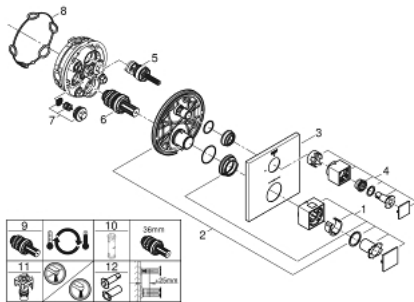

24 153 000 GROHTHERM CUBE THERMOSTATIC MIXER FOR 1 OUTLET WITH SHUT OFF VALVE

PRODUCT DESCRIPTION

- Colour: chrome
- trim set for GROHE Rapido SmartBox (35 600/35 604)
- GROHE TurboStat - compact cartridge with wax thermostatic element
- GROHE LongLife finish
- GROHE FastFixation escutcheon with covered shaft sealing and covered fixing
- metal escutcheon, retroactively 6° adjustable
- GROHE SafeStop safety button at 38°C
- GROHE SafeStop Plus - optional temperature limiter at 43°C or 46°C included
- built-in non return valves and dirt strainers
- ceramic stop valve, 120°
- without roughing-in set 35 600/35 604 (please order separately)
- flow performance: outlet B = 27 l/min, outlet C = 30 l/min

24 153 000 GROHTHERM CUBE THERMOSTATIC MIXER FOR 1 OUTLET WITH SHUT OFF VALVE

SPARE PARTS, januar 2018 – junij 2021

- 1: Temperature control handle (Spare part-nr. 49091000)
- 2: Mounting plate (Spare part-nr. 49080000)
- 3: Escutcheon (Spare part-nr. 49109000)
- 4: Shut-off handle Aquadimmer (Spare part-nr. 49092000)
- 5: Aquadimmer (Spare part-nr. 49084000)
- 6: Thermostatic compact cartridge 3/4" (Spare part-nr. 49028000)
- 7: Non-return valve (Spare part-nr. 49085000)
- 8: Seal (Spare part-nr. 48360000)
- 9: GROHE TurboStat cartridge 3/4" (Spare part-nr. 49003000)*
- 10: Socket spanner (Spare part-nr. 49059000)*
- 11: Service stops (Spare part-nr. 1405300M)*
- 12: Universal extension set 2-handle thermostats, 25 mm (Spare part-nr. 14058000)*