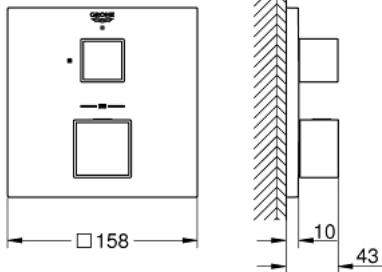

24 153 000 GROHTHERM CUBE THERMOSTATIC MIXER FOR 1 OUTLET WITH SHUT OFF VALVE

PRODUCT DESCRIPTION

- Colour: chrome
- trim set for GROHE Rapido SmartBox (35 600/35 604)
- GROHE TurboStat - compact cartridge with wax thermostatic element
- GROHE LongLife finish
- GROHE FastFixation escutcheon with covered shaft sealing and covered fixing
- metal escutcheon, retroactively 6° adjustable
- GROHE SafeStop safety button at 38°C
- GROHE SafeStop Plus - optional temperature limiter at 43°C or 46°C included
- built-in non return valves and dirt strainers
- ceramic stop valve, 120°
- without roughing-in set 35 600/35 604 (please order separately)
- flow performance: outlet B = 27 l/min, outlet C = 30 l/min

24 153 000 GROHTHERM CUBE THERMOSTATIC MIXER FOR 1 OUTLET WITH SHUT OFF VALVE

SPARE PARTS, januar 2018 – junij 2021

- 1: Temperature control handle (Spare part-nr. 49091000)
- 2: Mounting plate (Spare part-nr. 49080000)
- 3: Escutcheon (Spare part-nr. 49109000)
- 4: Shut-off handle Aquadimmer (Spare part-nr. 49092000)
- 5: Aquadimmer (Spare part-nr. 49084000)
- 6: Thermostatic compact cartridge 3/4" (Spare part-nr. 49028000)
- 7: Non-return valve (Spare part-nr. 49085000)
- 8: Seal (Spare part-nr. 48360000)
- 9: GROHE TurboStat cartridge 3/4" (Spare part-nr. 49003000)*
- 10: Socket spanner (Spare part-nr. 49059000)*
- 11: Service stops (Spare part-nr. 1405300M)*
- 12: Universal extension set 2-handle thermostats, 25 mm (Spare part-nr. 14058000)*