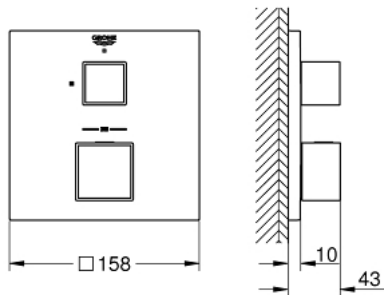

### PRODUCT DESCRIPTION

- Colour: brushed hard graphite
- trim set for GROHE Rapido SmartBox (35 600/35 604)
- GROHE TurboStat - compact cartridge with wax thermostatic element
- GROHE LongLife finish
- GROHE FastFixation escutcheon with covered shaft sealing and covered fixing
- metal escutcheon, retroactively 6° adjustable
- GROHE SafeStop safety button at 38°C
- GROHE SafeStop Plus - optional temperature limiter at 43°C or 46°C included
- built-in non return valves and dirt strainers
- ceramic stop valve, 120°
- without roughing-in set 35 600/35 604 (please order separately)
- flow performance: outlet B = 27 l/min, outlet C = 30 l/min