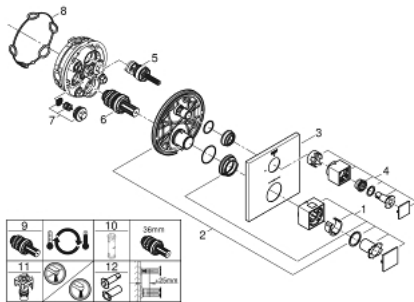

## 24 153 AL0 GROHTHERM CUBE THERMOSTATIC MIXER FOR 1 OUTLET WITH SHUT OFF VALVE

### PRODUCT DESCRIPTION

- Colour: brushed hard graphite
- trim set for GROHE Rapido SmartBox (35 600/35 604)
- GROHE TurboStat - compact cartridge with wax thermostatic element
- GROHE LongLife finish
- GROHE FastFixation escutcheon with covered shaft sealing and covered fixing
- metal escutcheon, retroactively 6° adjustable
- GROHE SafeStop safety button at 38°C
- GROHE SafeStop Plus - optional temperature limiter at 43°C or 46°C included
- built-in non return valves and dirt strainers
- ceramic stop valve, 120°
- without roughing-in set 35 600/35 604 (please order separately)
- flow performance: outlet B = 27 l/min, outlet C = 30 l/min

### SPARE PARTS, marec 2019 – junij 2021

- 1: Temperature control handle (Spare part-nr. 49091AL0)
- 2: Mounting plate (Spare part-nr. 49080000)
- 3: Escutcheon (Spare part-nr. 49109AL0)
- 4: Shut-off handle Aquadimmer (Spare part-nr. 49092AL0)
- 5: Aquadimmer (Spare part-nr. 49084000)
- 6: Thermostatic compact cartridge 3/4" (Spare part-nr. 49028000)
- 7: Non-return valve (Spare part-nr. 49085000)
- 8: Seal (Spare part-nr. 48360000)
- 9: GROHE TurboStat cartridge 3/4" (Spare part-nr. 49003000)\*
- 10: Socket spanner (Spare part-nr. 49059000)\*
- 11: Service stops (Spare part-nr. 1405300M)\*
- 12: Universal extension set 2-handle thermostats, 25 mm (Spare part-nr. 14058000)\*