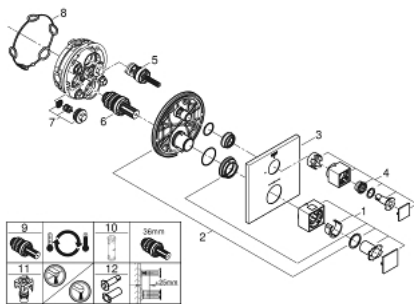

## 24 153 DC0 GROHTHERM CUBE THERMOSTATIC MIXER FOR 1 OUTLET WITH SHUT OFF VALVE

### PRODUCT DESCRIPTION

- Colour: supersteel
- trim set for GROHE Rapido SmartBox (35 600/35 604)
- GROHE TurboStat - compact cartridge with wax thermostatic element
- GROHE LongLife finish
- GROHE FastFixation escutcheon with covered shaft sealing and covered fixing
- metal escutcheon, retroactively 6° adjustable
- GROHE SafeStop safety button at 38°C
- GROHE SafeStop Plus - optional temperature limiter at 43°C or 46°C included
- built-in non return valves and dirt strainers
- ceramic stop valve, 120°
- without roughing-in set 35 600/35 604 (please order separately)
- flow performance: outlet B = 27 l/min, outlet C = 30 l/min

### SPARE PARTS, januar 2019 – junij 2021

- 1: Temperature control handle (Spare part-nr. 49091DC0)
- 2: Mounting plate (Spare part-nr. 49080000)
- 3: Escutcheon (Spare part-nr. 49109DC0)
- 4: Shut-off handle Aquadimmer (Spare part-nr. 49092DC0)
- 5: Aquadimmer (Spare part-nr. 49084000)
- 6: Thermostatic compact cartridge 3/4" (Spare part-nr. 49028000)
- 7: Non-return valve (Spare part-nr. 49085000)
- 8: Seal (Spare part-nr. 48360000)
- 9: GROHE TurboStat cartridge 3/4" (Spare part-nr. 49003000)\*
- 10: Socket spanner (Spare part-nr. 49059000)\*
- 11: Service stops (Spare part-nr. 1405300M)\*
- 12: Universal extension set 2-handle thermostats, 25 mm (Spare part-nr. 14058000)\*