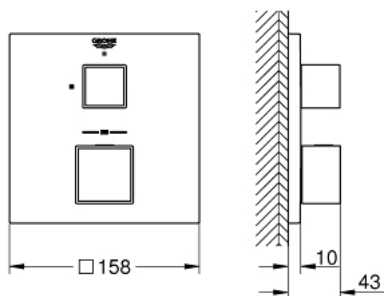

### PRODUCT DESCRIPTION

- Colour: supersteel
- trim set for GROHE Rapido SmartBox (35 600/35 604)
- GROHE TurboStat - compact cartridge with wax thermostatic element
- GROHE LongLife finish
- GROHE FastFixation escutcheon with covered shaft sealing and covered fixing
- metal escutcheon, retroactively 6° adjustable
- GROHE SafeStop safety button at 38°C
- GROHE SafeStop Plus - optional temperature limiter at 43°C or 46°C included
- built-in non return valves and dirt strainers
- ceramic stop valve, 120°
- without roughing-in set 35 600/35 604 (please order separately)
- flow performance: outlet B = 27 l/min, outlet C = 30 l/min