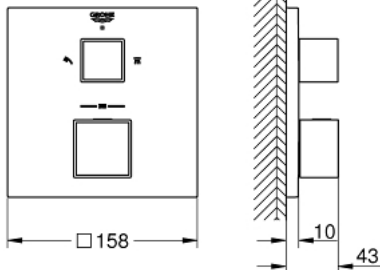

### PRODUCT DESCRIPTION

- Colour: chrome
- trim set for GROHE Rapido SmartBox (35 600/35 604)
- GROHE TurboStat - compact cartridge with wax thermostatic element
- GROHE LongLife finish
- GROHE FastFixation escutcheon with covered shaft sealing and covered fixing
- metal escutcheon, retroactively 6° adjustable
- printed head and hand shower symbol
- GROHE SafeStop safety button at 38°C
- GROHE SafeStop Plus - optional temperature limiter at 43°C or 46°C included
- GROHE AquaDimmer, integrated shut off/diverter valve
- without roughing-in set 35 600/35 604 (please order separately)
- flow performance: outlet B = 27 l/min, outlet C = 30 l/min