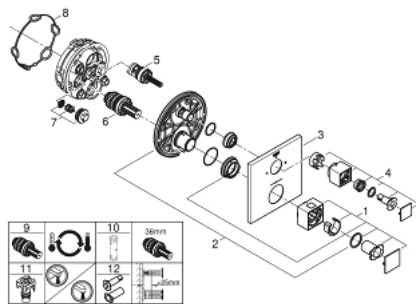

## 24 154 000 GROHTHERM CUBE THERMOSTATIC SHOWER MIXER FOR 2 OUTLETS WITH INTEGRATED SHUT OFF/DIVERTER VALVE

### PRODUCT DESCRIPTION

- Colour: chrome
- trim set for GROHE Rapido SmartBox (35 600/35 604)
- GROHE TurboStat - compact cartridge with wax thermostatic element
- GROHE LongLife finish
- GROHE FastFixation escutcheon with covered shaft sealing and covered fixing
- metal escutcheon, retroactively 6° adjustable
- printed head and hand shower symbol
- GROHE SafeStop safety button at 38°C
- GROHE SafeStop Plus - optional temperature limiter at 43°C or 46°C included
- GROHE AquaDimmer, integrated shut off/diverter valve
- without roughing-in set 35 600/35 604 (please order separately)
- flow performance: outlet B = 27 l/min, outlet C = 30 l/min

### SPARE PARTS, januar 2018 – junij 2021

- 1: Temperature control handle (Spare part-nr. 49091000)
- 2: Mounting plate (Spare part-nr. 49080000)
- 3: Escutcheon (Spare part-nr. 49102000)
- 4: Shut-off handle Aquadimmer (Spare part-nr. 49092000)
- 5: Aquadimmer (Spare part-nr. 49084000)
- 6: Thermostatic compact cartridge 3/4" (Spare part-nr. 49028000)
- 7: Non-return valve (Spare part-nr. 49085000)
- 8: Seal (Spare part-nr. 48360000)
- 9: GROHE TurboStat cartridge 3/4" (Spare part-nr. 49003000)\*
- 10: Socket spanner (Spare part-nr. 49059000)\*
- 11: Service stops (Spare part-nr. 1405300M)\*
- 12: Universal extension set 2-handle thermostats, 25 mm (Spare part-nr. 14058000)\*