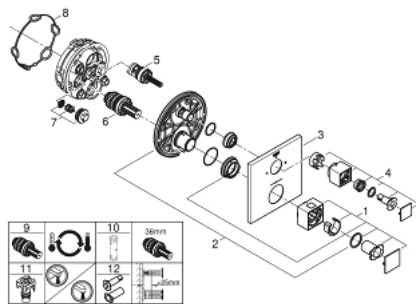

24 154 AL0 GROHTHERM CUBE THERMOSTATIC SHOWER MIXER FOR 2 OUTLETS WITH INTEGRATED SHUT OFF/DIVERTER VALVE

PRODUCT DESCRIPTION

- Colour: brushed hard graphite
- trim set for GROHE Rapido SmartBox (35 600/35 604)
- GROHE TurboStat - compact cartridge with wax thermostatic element
- GROHE LongLife finish
- GROHE FastFixation escutcheon with covered shaft sealing and covered fixing
- metal escutcheon, retroactively 6° adjustable
- printed head and hand shower symbol
- GROHE SafeStop safety button at 38°C
- GROHE SafeStop Plus - optional temperature limiter at 43°C or 46°C included
- GROHE AquaDimmer, integrated shut off/diverter valve
- without roughing-in set 35 600/35 604 (please order separately)
- flow performance: outlet B = 27 l/min, outlet C = 30 l/min

24 154 AL0 GROHTHERM CUBE THERMOSTATIC SHOWER MIXER FOR 2 OUTLETS WITH INTEGRATED SHUT OFF/DIVERTER VALVE

SPARE PARTS, marec 2019 – junij 2021

- 1: Temperature control handle (Spare part-nr. 49091AL0)
- 2: Mounting plate (Spare part-nr. 49080000)
- 3: Escutcheon (Spare part-nr. 49102AL0)
- 4: Shut-off handle Aquadimmer (Spare part-nr. 49092AL0)
- 5: Aquadimmer (Spare part-nr. 49084000)
- 6: Thermostatic compact cartridge 3/4" (Spare part-nr. 49028000)
- 7: Non-return valve (Spare part-nr. 49085000)
- 8: Seal (Spare part-nr. 48360000)
- 9: GROHE TurboStat cartridge 3/4" (Spare part-nr. 49003000)*
- 10: Socket spanner (Spare part-nr. 49059000)*
- 11: Service stops (Spare part-nr. 1405300M)*
- 12: Universal extension set 2-handle thermostats, 25 mm (Spare part-nr. 14058000)*