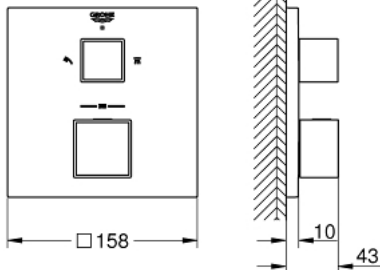

24 154 AL0 GROHTHERM CUBE THERMOSTATIC SHOWER MIXER FOR 2 OUTLETS WITH INTEGRATED SHUT OFF/DIVERTER VALVE

PRODUCT DESCRIPTION

- Colour: brushed hard graphite
- trim set for GROHE Rapido SmartBox (35 600/35 604)
- GROHE TurboStat - compact cartridge with wax thermostatic element
- GROHE LongLife finish
- GROHE FastFixation escutcheon with covered shaft sealing and covered fixing
- metal escutcheon, retroactively 6° adjustable
- printed head and hand shower symbol
- GROHE SafeStop safety button at 38°C
- GROHE SafeStop Plus - optional temperature limiter at 43°C or 46°C included
- GROHE AquaDimmer, integrated shut off/diverter valve
- without roughing-in set 35 600/35 604 (please order separately)
- flow performance: outlet B = 27 l/min, outlet C = 30 l/min

24 154 AL0 GROHTHERM CUBE THERMOSTATIC SHOWER MIXER FOR 2 OUTLETS WITH INTEGRATED SHUT OFF/DIVERTER VALVE

SPARE PARTS, marec 2019 – junij 2021

- 1: Temperature control handle (Spare part-nr. 49091AL0)
- 2: Mounting plate (Spare part-nr. 49080000)
- 3: Escutcheon (Spare part-nr. 49102AL0)
- 4: Shut-off handle Aquadimmer (Spare part-nr. 49092AL0)
- 5: Aquadimmer (Spare part-nr. 49084000)
- 6: Thermostatic compact cartridge 3/4" (Spare part-nr. 49028000)
- 7: Non-return valve (Spare part-nr. 49085000)
- 8: Seal (Spare part-nr. 48360000)
- 9: GROHE TurboStat cartridge 3/4" (Spare part-nr. 49003000)*
- 10: Socket spanner (Spare part-nr. 49059000)*
- 11: Service stops (Spare part-nr. 1405300M)*
- 12: Universal extension set 2-handle thermostats, 25 mm (Spare part-nr. 14058000)*