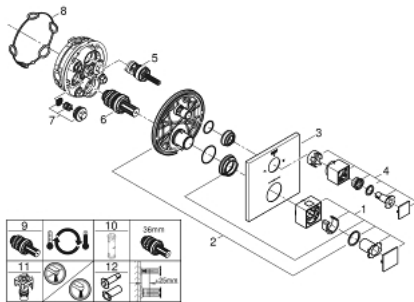

## 24 154 DC0 GROHTHERM CUBE THERMOSTATIC SHOWER MIXER FOR 2 OUTLETS WITH INTEGRATED SHUT OFF/DIVERTER VALVE

### PRODUCT DESCRIPTION

- Colour: supersteel
- trim set for GROHE Rapido SmartBox (35 600/35 604)
- GROHE TurboStat - compact cartridge with wax thermostatic element
- GROHE LongLife finish
- GROHE FastFixation escutcheon with covered shaft sealing and covered fixing
- metal escutcheon, retroactively 6° adjustable
- printed head and hand shower symbol
- GROHE SafeStop safety button at 38°C
- GROHE SafeStop Plus - optional temperature limiter at 43°C or 46°C included
- GROHE AquaDimmer, integrated shut off/diverter valve
- without roughing-in set 35 600/35 604 (please order separately)
- flow performance: outlet B = 27 l/min, outlet C = 30 l/min

### SPARE PARTS, januar 2019 – junij 2021

- 1: Temperature control handle (Spare part-nr. 49091DC0)
- 2: Mounting plate (Spare part-nr. 49080000)
- 3: Escutcheon (Spare part-nr. 49102DC0)
- 4: Shut-off handle Aquadimmer (Spare part-nr. 49092DC0)
- 5: Aquadimmer (Spare part-nr. 49084000)
- 6: Thermostatic compact cartridge 3/4" (Spare part-nr. 49028000)
- 7: Non-return valve (Spare part-nr. 49085000)
- 8: Seal (Spare part-nr. 48360000)
- 9: GROHE TurboStat cartridge 3/4" (Spare part-nr. 49003000)\*
- 10: Socket spanner (Spare part-nr. 49059000)\*
- 11: Service stops (Spare part-nr. 1405300M)\*
- 12: Universal extension set 2-handle thermostats, 25 mm (Spare part-nr. 14058000)\*