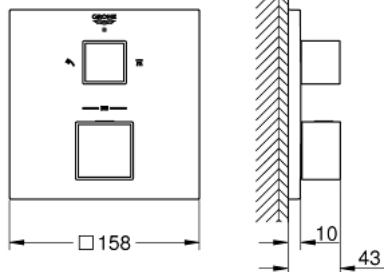

## 24 154 DC0 GROHTHERM CUBE THERMOSTATIC SHOWER MIXER FOR 2 OUTLETS WITH INTEGRATED SHUT OFF/DIVERTER VALVE

### PRODUCT DESCRIPTION

- Colour: supersteel
- trim set for GROHE Rapido SmartBox (35 600/35 604)
- GROHE TurboStat - compact cartridge with wax thermostatic element
- GROHE LongLife finish
- GROHE FastFixation escutcheon with covered shaft sealing and covered fixing
- metal escutcheon, retroactively 6° adjustable
- printed head and hand shower symbol
- GROHE SafeStop safety button at 38°C
- GROHE SafeStop Plus - optional temperature limiter at 43°C or 46°C included
- GROHE AquaDimmer, integrated shut off/diverter valve
- without roughing-in set 35 600/35 604 (please order separately)
- flow performance: outlet B = 27 l/min, outlet C = 30 l/min