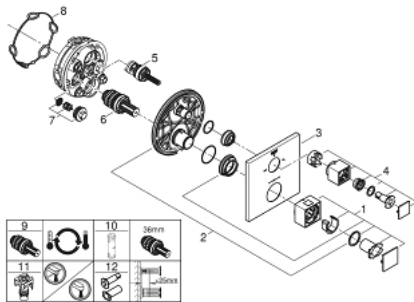

24 155 000 GROHTHERM CUBE THERMOSTATIC BATH TUB MIXER FOR 2 OUTLETS WITH INTEGRATED SHUT OFF/DIVERTER VALVE

PRODUCT DESCRIPTION

- Colour: chrome
- trim set for GROHE Rapido SmartBox (35 600/35 604)
- GROHE TurboStat - compact cartridge with wax thermostatic element
- GROHE LongLife finish
- GROHE FastFixation escutcheon with covered shaft sealing and covered fixing
- metal escutcheon, retroactively 6° adjustable
- printed hand shower and bath filler symbol
- GROHE SafeStop safety button at 38°C
- GROHE SafeStop Plus - optional temperature limiter at 43°C or 46°C included
- GROHE AquaDimmer, integrated shut off/diverter valve
- without roughing-in set 35 600/35 604 (please order separately)
- flow performance: outlet B = 27 l/min, outlet C = 30 l/min

24 155 000 GROHTHERM CUBE THERMOSTATIC BATH TUB MIXER FOR 2 OUTLETS WITH INTEGRATED SHUT OFF/DIVERTER VALVE

SPARE PARTS, januar 2018 – junij 2021

- 1: Temperature control handle (Spare part-nr. 49091000)
- 2: Mounting plate (Spare part-nr. 49080000)
- 3: Escutcheon (Spare part-nr. 49103000)
- 4: Shut-off handle Aquadimmer (Spare part-nr. 49092000)
- 5: Aquadimmer (Spare part-nr. 49084000)
- 6: Thermostatic compact cartridge 3/4" (Spare part-nr. 49028000)
- 7: Non-return valve (Spare part-nr. 49085000)
- 8: Seal (Spare part-nr. 48360000)
- 9: GROHE TurboStat cartridge 3/4" (Spare part-nr. 49003000)*
- 10: Socket spanner (Spare part-nr. 49059000)*
- 11: Service stops (Spare part-nr. 1405300M)*
- 12: Universal extension set 2-handle thermostats, 25 mm (Spare part-nr. 14058000)*