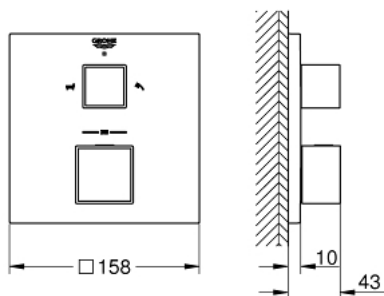

24 155 000 GROHTHERM CUBE THERMOSTATIC BATH TUB MIXER FOR 2 OUTLETS WITH INTEGRATED SHUT OFF/DIVERTER VALVE

PRODUCT DESCRIPTION

- Colour: chrome
- trim set for GROHE Rapido SmartBox (35 600/35 604)
- GROHE TurboStat - compact cartridge with wax thermostatic element
- GROHE LongLife finish
- GROHE FastFixation escutcheon with covered shaft sealing and covered fixing
- metal escutcheon, retroactively 6° adjustable
- printed hand shower and bath filler symbol
- GROHE SafeStop safety button at 38°C
- GROHE SafeStop Plus - optional temperature limiter at 43°C or 46°C included
- GROHE AquaDimmer, integrated shut off/diverter valve
- without roughing-in set 35 600/35 604 (please order separately)
- flow performance: outlet B = 27 l/min, outlet C = 30 l/min

24 155 000 GROHTHERM CUBE THERMOSTATIC BATH TUB MIXER FOR 2 OUTLETS WITH INTEGRATED SHUT OFF/DIVERTER VALVE

SPARE PARTS, januar 2018 – junij 2021

- 1: Temperature control handle (Spare part-nr. 49091000)
- 2: Mounting plate (Spare part-nr. 49080000)
- 3: Escutcheon (Spare part-nr. 49103000)
- 4: Shut-off handle Aquadimmer (Spare part-nr. 49092000)
- 5: Aquadimmer (Spare part-nr. 49084000)
- 6: Thermostatic compact cartridge 3/4" (Spare part-nr. 49028000)
- 7: Non-return valve (Spare part-nr. 49085000)
- 8: Seal (Spare part-nr. 48360000)
- 9: GROHE TurboStat cartridge 3/4" (Spare part-nr. 49003000)*
- 10: Socket spanner (Spare part-nr. 49059000)*
- 11: Service stops (Spare part-nr. 1405300M)*
- 12: Universal extension set 2-handle thermostats, 25 mm (Spare part-nr. 14058000)*