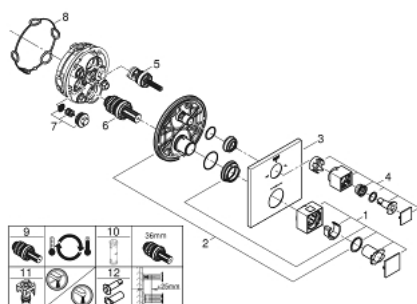

## 24 155 AL0 GROHTHERM CUBE THERMOSTATIC BATH TUB MIXER FOR 2 OUTLETS WITH INTEGRATED SHUT OFF/DIVERTER VALVE

### PRODUCT DESCRIPTION

- Colour: brushed hard graphite
- trim set for GROHE Rapido SmartBox (35 600/35 604)
- GROHE TurboStat - compact cartridge with wax thermostatic element
- GROHE LongLife finish
- GROHE FastFixation escutcheon with covered shaft sealing and covered fixing
- metal escutcheon, retroactively 6° adjustable
- printed hand shower and bath filler symbol
- GROHE SafeStop safety button at 38°C
- GROHE SafeStop Plus - optional temperature limiter at 43°C or 46°C included
- GROHE AquaDimmer, integrated shut off/diverter valve
- without roughing-in set 35 600/35 604 (please order separately)
- flow performance: outlet B = 27 l/min, outlet C = 30 l/min

### SPARE PARTS, marec 2019 – junij 2021

- 1: Temperature control handle (Spare part-nr. 49091AL0)
- 2: Mounting plate (Spare part-nr. 49080000)
- 3: Escutcheon (Spare part-nr. 49103AL0)
- 4: Shut-off handle Aquadimmer (Spare part-nr. 49092AL0)
- 5: Aquadimmer (Spare part-nr. 49084000)
- 6: Thermostatic compact cartridge 3/4" (Spare part-nr. 49028000)
- 7: Non-return valve (Spare part-nr. 49085000)
- 8: Seal (Spare part-nr. 48360000)
- 9: GROHE TurboStat cartridge 3/4" (Spare part-nr. 49003000)\*
- 10: Socket spanner (Spare part-nr. 49059000)\*
- 11: Service stops (Spare part-nr. 1405300M)\*
- 12: Universal extension set 2-handle thermostats, 25 mm (Spare part-nr. 14058000)\*