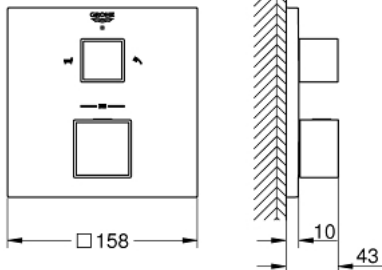

## 24 155 AL0 GROHTHERM CUBE THERMOSTATIC BATH TUB MIXER FOR 2 OUTLETS WITH INTEGRATED SHUT OFF/DIVERTER VALVE

### PRODUCT DESCRIPTION

- Colour: brushed hard graphite
- trim set for GROHE Rapido SmartBox (35 600/35 604)
- GROHE TurboStat - compact cartridge with wax thermostatic element
- GROHE LongLife finish
- GROHE FastFixation escutcheon with covered shaft sealing and covered fixing
- metal escutcheon, retroactively 6° adjustable
- printed hand shower and bath filler symbol
- GROHE SafeStop safety button at 38°C
- GROHE SafeStop Plus - optional temperature limiter at 43°C or 46°C included
- GROHE AquaDimmer, integrated shut off/diverter valve
- without roughing-in set 35 600/35 604 (please order separately)
- flow performance: outlet B = 27 l/min, outlet C = 30 l/min