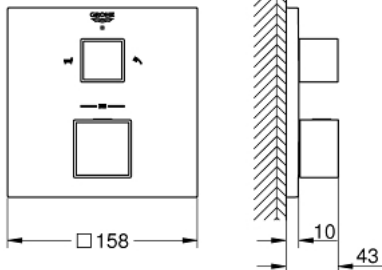

## 24 155 DC0 GROHTHERM CUBE THERMOSTATIC BATH TUB MIXER FOR 2 OUTLETS WITH INTEGRATED SHUT OFF/DIVERTER VALVE

### PRODUCT DESCRIPTION

- Colour: supersteel
- trim set for GROHE Rapido SmartBox (35 600/35 604)
- GROHE TurboStat - compact cartridge with wax thermoelement
- GROHE LongLife finish
- GROHE FastFixation escutcheon with covered shaft sealing and covered fixing
- metal escutcheon, retroactively 6° adjustable
- printed hand shower and bath filler symbol
- GROHE SafeStop safety button at 38°C
- GROHE SafeStop Plus - optional temperature limiter at 43°C or 46°C included
- GROHE AquaDimmer, integrated shut off/diverter valve
- without roughing-in set 35 600/35 604 (please order separately)
- flow performance: outlet B = 27 l/min, outlet C = 30 l/min