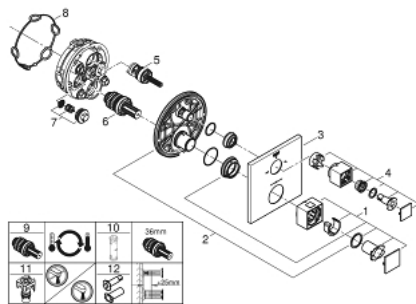

## 24 155 DC0 GROHTHERM CUBE THERMOSTATIC BATH TUB MIXER FOR 2 OUTLETS WITH INTEGRATED SHUT OFF/DIVERTER VALVE

### PRODUCT DESCRIPTION

- Colour: supersteel
- trim set for GROHE Rapido SmartBox (35 600/35 604)
- GROHE TurboStat - compact cartridge with wax thermoelement
- GROHE LongLife finish
- GROHE FastFixation escutcheon with covered shaft sealing and covered fixing
- metal escutcheon, retroactively 6° adjustable
- printed hand shower and bath filler symbol
- GROHE SafeStop safety button at 38°C
- GROHE SafeStop Plus - optional temperature limiter at 43°C or 46°C included
- GROHE AquaDimmer, integrated shut off/diverter valve
- without roughing-in set 35 600/35 604 (please order separately)
- flow performance: outlet B = 27 l/min, outlet C = 30 l/min

### SPARE PARTS, januar 2019 – junij 2021

- 1: Temperature control handle (Spare part-nr. 49091DC0)
- 2: Mounting plate (Spare part-nr. 49080000)
- 3: Escutcheon (Spare part-nr. 49103DC0)
- 4: Shut-off handle Aquadimmer (Spare part-nr. 49092DC0)
- 5: Aquadimmer (Spare part-nr. 49084000)
- 6: Thermostatic compact cartridge 3/4" (Spare part-nr. 49028000)
- 7: Non-return valve (Spare part-nr. 49085000)
- 8: Seal (Spare part-nr. 48360000)
- 9: GROHE TurboStat cartridge 3/4" (Spare part-nr. 49003000)\*
- 10: Socket spanner (Spare part-nr. 49059000)\*
- 11: Service stops (Spare part-nr. 1405300M)\*
- 12: Universal extension set 2-handle thermostats, 25 mm (Spare part-nr. 14058000)\*