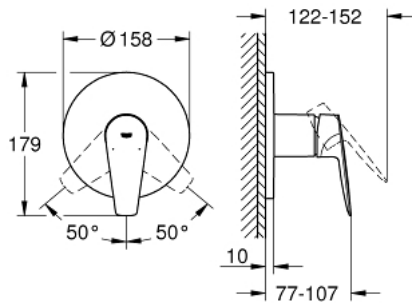

## 24 161 001 BAUEDGE SINGLE-LEVER SHOWER MIXER 1/2"

### PRODUCT DESCRIPTION

- Colour: chrome
- metal lever
- trim set for GROHE Rapido SmartBox (35 600/35 604)
- GROHE SmoothControl 46 mm ceramic cartridge
- GROHE LongLife finish
- GROHE FastFixation escutcheon with covered shaft sealing and covered fixing
- metal escutcheon, retroactively 6° adjustable
- without roughing-in set 35 600/35 604 (please order separately)
- flow performance: outlet B or C = 30 l/min
- professional edition