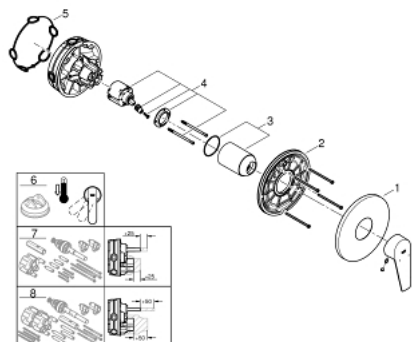

## 24 161 001 BAUEDGE SINGLE-LEVER SHOWER MIXER 1/2"

### PRODUCT DESCRIPTION

- Colour: chrome
- metal lever
- trim set for GROHE Rapido SmartBox (35 600/35 604)
- GROHE SmoothControl 46 mm ceramic cartridge
- GROHE LongLife finish
- GROHE FastFixation escutcheon with covered shaft sealing and covered fixing
- metal escutcheon, retroactively 6° adjustable
- without roughing-in set 35 600/35 604 (please order separately)
- flow performance: outlet B or C = 30 l/min
- professional edition

### SPARE PARTS, maj 2019 – now

- 1: Escutcheon (Spare part-nr. 48428000)
  - 2: Mounting plate (Spare part-nr. 48439000)
  - 3: Cap (Spare part-nr. 09038000)
  - 4: Cartridge (Spare part-nr. 46048000)
  - 5: Seal (Spare part-nr. 48360000)
  - 6: Temperature limiter (Spare part-nr. 46308000)\*
  - 7: Universal extension set single-lever mixers, 25 mm (Spare part-nr. 14056000)\*
  - 8: Universal extension set single-lever mixers, 50 mm (Spare part-nr. 14057000)\*
- \* Optional accessories