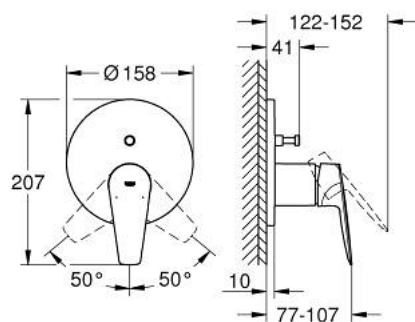

24 162 001 BAUEDGE SINGLE-LEVER MIXER WITH 2-WAY DIVERTER

PRODUCT DESCRIPTION

- Colour: chrome
- metal lever
- trim set for GROHE Rapido SmartBox (35 600/35 604)
- GROHE SmoothControl 46 mm ceramic cartridge
- GROHE LongLife finish
- GROHE FastFixation escutcheon with covered shaft sealing and covered fixing
- metal escutcheon, retroactively 6° adjustable
- automatic 2-way diverter
- without roughing-in set 35 600/35 604 (please order separately)
- flow performance: outlet B = 27 l/min, outlet C = 27 l/min
- professional edition

24 162 001 BAUEDGE SINGLE-LEVER MIXER WITH 2-WAY DIVERTER

SPARE PARTS, maj 2019 – now

- 1: Escutcheon (Spare part-nr. 48429000)
- 2: Mounting plate (Spare part-nr. 48440000)
- 3: Cap (Spare part-nr. 09038000)
- 4: Diverter (Spare part-nr. 48442000)
- 5: Cartridge (Spare part-nr. 46048000)
- 6: Non-return valve (Spare part-nr. 49085000)
- 7: Seal (Spare part-nr. 48360000)
- 8: Temperature limiter (Spare part-nr. 46375000)*
- 9: Backflow protection combination (EN1717) (Spare part-nr. 14055000)*
- 10: Universal extension set single-lever mixers, 25 mm (Spare part-nr. 14056000)*
- 11: Universal extension set single-lever mixers, 50 mm (Spare part-nr. 14057000)*
- 12: Diverter (Spare part-nr. 48444000)*
- 13: Diverter (Spare part-nr. 48445000)*