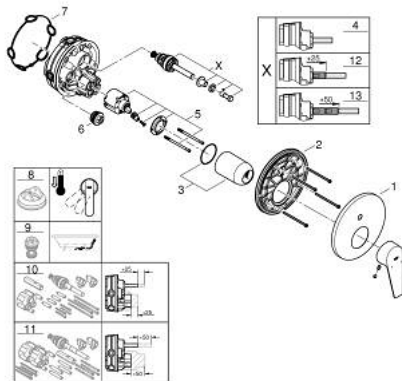

24 162 001 BAUEDGE SINGLE-LEVER MIXER WITH 2-WAY DIVERTER

PRODUCT DESCRIPTION

- Colour: chrome
- metal lever
- trim set for GROHE Rapido SmartBox (35 600/35 604)
- GROHE SmoothControl 46 mm ceramic cartridge
- GROHE LongLife finish
- GROHE FastFixation escutcheon with covered shaft sealing and covered fixing
- metal escutcheon, retroactively 6° adjustable
- automatic 2-way diverter
- without roughing-in set 35 600/35 604 (please order separately)
- flow performance: outlet B = 27 l/min, outlet C = 27 l/min
- professional edition

24 162 001 BAUEDGE SINGLE-LEVER MIXER WITH 2-WAY DIVERTER

SPARE PARTS, maj 2019 – now

- 1: Escutcheon (Spare part-nr. 48429000)
- 2: Mounting plate (Spare part-nr. 48440000)
- 3: Cap (Spare part-nr. 09038000)
- 4: Diverter (Spare part-nr. 48442000)
- 5: Cartridge (Spare part-nr. 46048000)
- 6: Non-return valve (Spare part-nr. 49085000)
- 7: Seal (Spare part-nr. 48360000)
- 8: Temperature limiter (Spare part-nr. 46375000)*
- 9: Backflow protection combination (EN1717) (Spare part-nr. 14055000)*
- 10: Universal extension set single-lever mixers, 25 mm (Spare part-nr. 14056000)*
- 11: Universal extension set single-lever mixers, 50 mm (Spare part-nr. 14057000)*
- 12: Diverter (Spare part-nr. 48444000)*
- 13: Diverter (Spare part-nr. 48445000)*