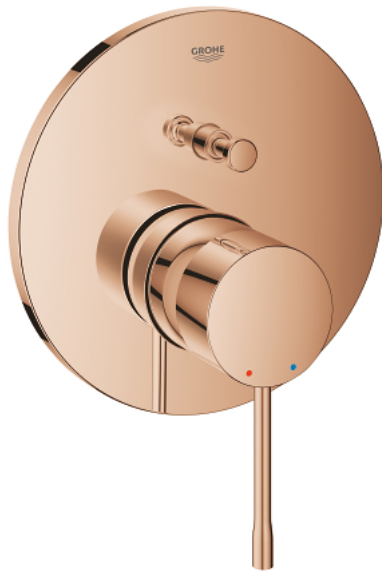

24 167 DA1 ESSENCE SINGLE-LEVER MIXER WITH 2-WAY DIVERTER

PRODUCT DESCRIPTION

- Colour: warm sunset
- trim set for GROHE Rapido SmartBox (35 600/35 604)
- GROHE SilkMove 46 mm ceramic cartridge
- GROHE LongLife finish
- FastFixation escutcheon with covered shaft sealing and covered fixing
- metal escutcheon, retroactively 6° adjustable
- metal lever
- automatic 2-way diverter
- without roughing-in set 35 600/35 604 (please order separately)
- flow performance: outlet B = 27 l/min, outlet C = 27 l/min