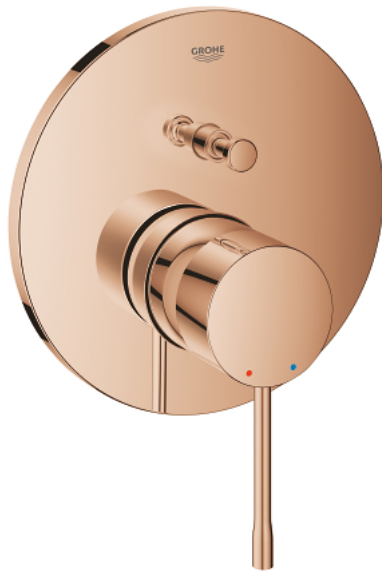

## 24 167 DA1 ESSENCE SINGLE-LEVER MIXER WITH 2-WAY DIVERTER

### PRODUCT DESCRIPTION

- Colour: warm sunset
- trim set for GROHE Rapido SmartBox (35 600/35 604)
- GROHE SilkMove 46 mm ceramic cartridge
- GROHE LongLife finish
- GROHE FastFixation escutcheon with covered shaft sealing and covered fixing
- metal escutcheon, retroactively 6° adjustable
- metal lever
- automatic 2-way diverter
- without roughing-in set 35 600/35 604 (please order separately)
- flow performance: outlet B = 27 l/min, outlet C = 27 l/min