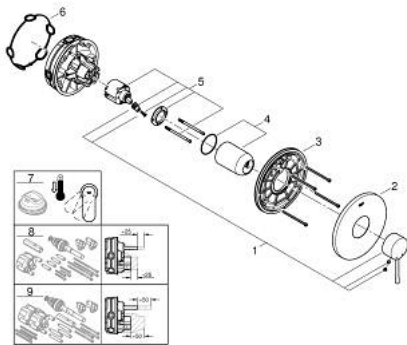

24 168 AL1 ESSENCE SINGLE-LEVER SHOWER MIXER

PRODUCT DESCRIPTION

- Colour: brushed hard graphite
- trim set for GROHE Rapido SmartBox (35 600/35 604)
- GROHE SilkMove 46 mm ceramic cartridge
- GROHE LongLife finish
- GROHE FastFixation escutcheon with covered shaft sealing and covered fixing
- metal escutcheon, retroactively 6° adjustable
- metal lever
- without roughing-in set 35 600/35 604 (please order separately)
- flow performance: outlet B or C = 30 l/min

24 168 AL1 ESSENCE SINGLE-LEVER SHOWER MIXER

SPARE PARTS, oktober 2020 – now

1: Lever (Spare part-nr. 46915AL0)

2: Escutcheon (Spare part-nr. 48428AL0)

3: Mounting plate (Spare part-nr. 48439000)

4: Cap (Spare part-nr. 02693AL0)

5: Cartridge (Spare part-nr. 46048000)

6: Seal (Spare part-nr. 48360000)

7: Temperature limiter (Spare part-nr. 46308000)*

8: Universal extension set single-lever mixers, 25 mm (Spare part-nr. 14056000

)*

9: Universal extension set single-lever mixers, 50 mm (Spare part-nr. 14057000

)*

* Optional accessories