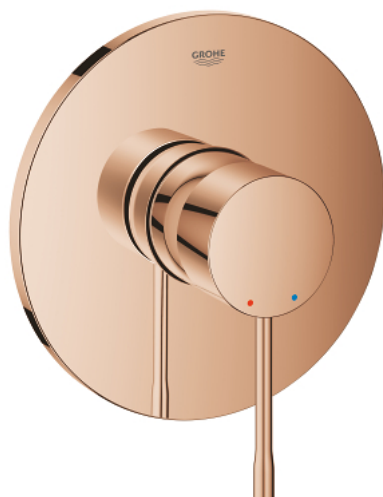

24 168 DA1 ESSENCE SINGLE-LEVER SHOWER MIXER

PRODUCT DESCRIPTION

- Colour: warm sunset
- trim set for GROHE Rapido SmartBox (35 600/35 604)
- GROHE SilkMove 46 mm ceramic cartridge
- GROHE LongLife finish
- GROHE FastFixation escutcheon with covered shaft sealing and covered fixing
- metal escutcheon, retroactively 6° adjustable
- metal lever
- without roughing-in set 35 600/35 604 (please order separately)
- flow performance: outlet B or C = 30 l/min