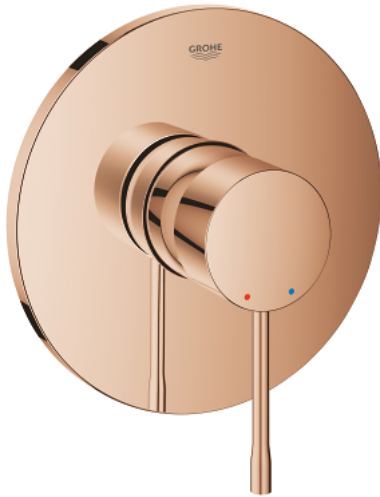

24 168 DA1 ESSENCE SINGLE-LEVER SHOWER MIXER

PRODUCT DESCRIPTION

- Colour: warm sunset
- trim set for GROHE Rapido SmartBox (35 600/35 604)
- GROHE SilkMove 46 mm ceramic cartridge
- GROHE LongLife finish
- FastFixation escutcheon with covered shaft sealing and covered fixing
- metal escutcheon, retroactively 6° adjustable
- metal lever
- without roughing-in set 35 600/35 604 (please order separately)
- flow performance: outlet B or C = 30 l/min