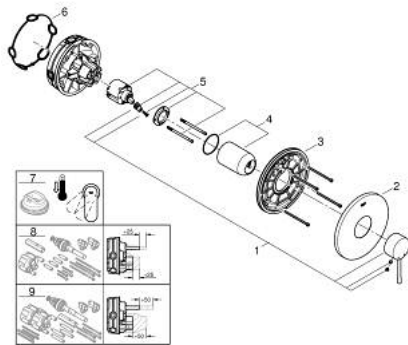

## 24 168 DC1 ESSENCE SINGLE-LEVER SHOWER MIXER

### PRODUCT DESCRIPTION

- Colour: supersteel
- trim set for GROHE Rapido SmartBox (35 600/35 604)
- GROHE SilkMove 46 mm ceramic cartridge
- GROHE LongLife finish
- GROHE FastFixation escutcheon with covered shaft sealing and covered fixing
- metal escutcheon, retroactively 6° adjustable
- metal lever
- without roughing-in set 35 600/35 604 (please order separately)
- flow performance: outlet B or C = 30 l/min

### SPARE PARTS, oktober 2020 – now

1: Lever (Spare part-nr. 46915DC0)

2: Escutcheon (Spare part-nr. 48428DC0)

3: Mounting plate (Spare part-nr. 48439000)

4: Cap (Spare part-nr. 02693DC0)

5: Cartridge (Spare part-nr. 46048000)

6: Seal (Spare part-nr. 48360000)

7: Temperature limiter (Spare part-nr. 46308000)\*

8: Universal extension set single-lever mixers, 25 mm (Spare part-nr. 14056000

)\*

9: Universal extension set single-lever mixers, 50 mm (Spare part-nr. 14057000