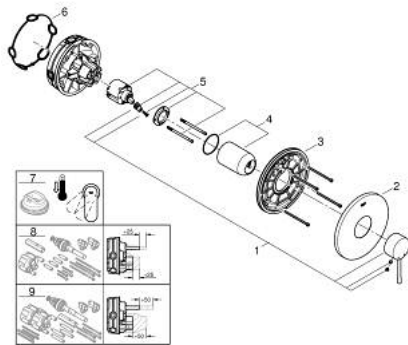

24 168 DC1 ESSENCE SINGLE-LEVER SHOWER MIXER

PRODUCT DESCRIPTION

- Colour: supersteel
- trim set for GROHE Rapido SmartBox (35 600/35 604)
- GROHE SilkMove 46 mm ceramic cartridge
- GROHE LongLife finish
- FastFixation escutcheon with covered shaft sealing and covered fixing
- metal escutcheon, retroactively 6° adjustable
- metal lever
- without roughing-in set 35 600/35 604 (please order separately)
- flow performance: outlet B or C = 30 l/min

24 168 DC1 ESSENCE SINGLE-LEVER SHOWER MIXER

SPARE PARTS, oktober 2020 – now

- 1: Lever (Spare part-nr. 46915DC0)
 - 2: Escutcheon (Spare part-nr. 48428DC0)
 - 3: Mounting plate (Spare part-nr. 48439000)
 - 4: Cap (Spare part-nr. 02693DC0)
 - 5: Cartridge (Spare part-nr. 46048000)
 - 6: Seal (Spare part-nr. 48360000)
 - 7: Temperature limiter (Spare part-nr. 46308000)*
 - 8: Universal extension set single-lever mixers, 25 mm (Spare part-nr. 14056000)*
 - 9: Universal extension set single-lever mixers, 50 mm (Spare part-nr. 14057000)*
- * Optional accessories