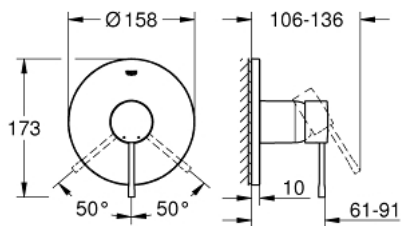

## 24 168 DC1 ESSENCE SINGLE-LEVER SHOWER MIXER

### PRODUCT DESCRIPTION

- Colour: supersteel
- trim set for GROHE Rapido SmartBox (35 600/35 604)
- GROHE SilkMove 46 mm ceramic cartridge
- GROHE LongLife finish
- GROHE FastFixation escutcheon with covered shaft sealing and covered fixing
- metal escutcheon, retroactively 6° adjustable
- metal lever
- without roughing-in set 35 600/35 604 (please order separately)
- flow performance: outlet B or C = 30 l/min