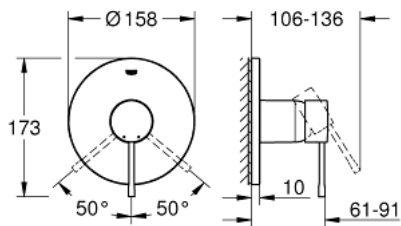

24 168 KF1 ESSENCE SINGLE-LEVER SHOWER MIXER

PRODUCT DESCRIPTION

- Colour: phantom black
- trim set for GROHE Rapido SmartBox (35 600/35 604)
- GROHE SilkMove 46 mm ceramic cartridge
- FastFixation escutcheon with covered shaft sealing and covered fixing
- metal escutcheon, retroactively 6° adjustable
- metal lever
- without roughing-in set 35 600/35 604 (please order separately)
- flow performance: outlet B or C = 30 l/min

24 168 KF1 ESSENCE SINGLE-LEVER SHOWER MIXER

SPARE PARTS, februar 2023 – now

- 1: Lever (Spare part-nr. 46915KF0)
 - 2: escutcheon (Spare part-nr. 48428KF0)
 - 3: Mounting plate (Spare part-nr. 48439000)
 - 4: cap (Spare part-nr. 02693KF0)
 - 5: Cartridge (Spare part-nr. 46048000)
 - 6: Seal (Spare part-nr. 48360000)
 - 7: Temperature limiter (Spare part-nr. 46308000)*
 - 8: Universal extension set single-lever mixers, 25 mm (Spare part-nr. 14056000)*
 - 9: Universal extension set single-lever mixers, 50 mm (Spare part-nr. 14057000)*
- * Optional accessories