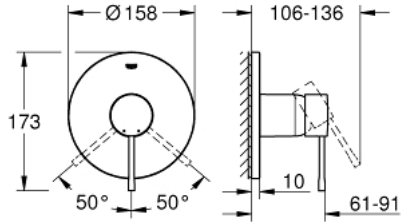

24 168 KF1 ESSENCE SINGLE-LEVER SHOWER MIXER

PRODUCT DESCRIPTION

- Colour: phantom black
- trim set for GROHE Rapido SmartBox (35 600/35 604)
- GROHE SilkMove 46 mm ceramic cartridge
- GROHE FastFixation escutcheon with covered shaft sealing and covered fixing
- metal escutcheon, retroactively 6° adjustable
- metal lever
- without roughing-in set 35 600/35 604 (please order separately)
- flow performance: outlet B or C = 30 l/min

24 168 KF1 ESSENCE SINGLE-LEVER SHOWER MIXER

SPARE PARTS, februar 2023 – now

- 1: Lever (Spare part-nr. 46915KF0)
 - 2: escutcheon (Spare part-nr. 48428KF0)
 - 3: Mounting plate (Spare part-nr. 48439000)
 - 4: cap (Spare part-nr. 02693KF0)
 - 5: Cartridge (Spare part-nr. 46048000)
 - 6: Seal (Spare part-nr. 48360000)
 - 7: Temperature limiter (Spare part-nr. 46308000)*
 - 8: Universal extension set single-lever mixers, 25 mm (Spare part-nr. 14056000)*
 - 9: Universal extension set single-lever mixers, 50 mm (Spare part-nr. 14057000)*
- * Optional accessories