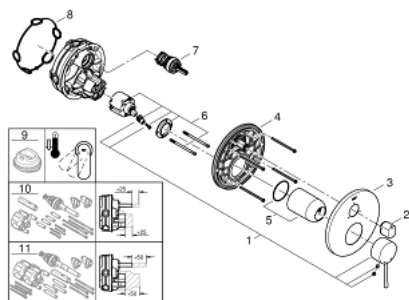

24 169 001 ESSENCE SINGLE-LEVER MIXER WITH 3-WAY DIVERTER

PRODUCT DESCRIPTION

- Colour: chrome
- trim set for GROHE Rapido SmartBox (35 600/35 604)
- GROHE SilkMove 46 mm ceramic cartridge
- GROHE LongLife finish
- GROHE FastFixation escutcheon with covered shaft sealing and covered fixing
- metal escutcheon, retroactively 6° adjustable
- metal lever
- 3-way diverter
- without roughing-in set 35 600/35 604 (please order separately)
- flow performance: outlet A = 27 l/min, outlet B = 27 l/min, outlet C = 27 l/min
- professional edition

24 169 001 ESSENCE SINGLE-LEVER MIXER WITH 3-WAY DIVERTER

SPARE PARTS, august 2020 – now

- 1: Lever (Spare part-nr. 46915000)
 - 2: Diverter knob, round (Spare part-nr. 48447000)
 - 3: Escutcheon (Spare part-nr. 49108000)
 - 4: Mounting plate (Spare part-nr. 49094000)
 - 5: Cap (Spare part-nr. 02693000)
 - 6: Cartridge (Spare part-nr. 46048000)
 - 7: Diverter (Spare part-nr. 48448000)
 - 8: Seal (Spare part-nr. 48360000)
 - 9: Temperature limiter (Spare part-nr. 46308000)*
 - 10: Universal extension set single-lever mixers, 25 mm (Spare part-nr. 1405600)*
 - 11: Universal extension set single-lever mixers, 50 mm (Spare part-nr. 1405700)*
- * Optional accessories