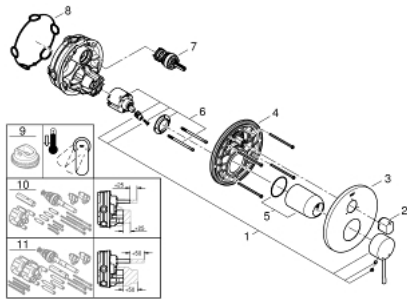

24 169 001 ESSENCE SINGLE-LEVER MIXER WITH 3-WAY DIVERTER

PRODUCT DESCRIPTION

- Colour: chrome
- trim set for GROHE Rapido SmartBox (35 600/35 604)
- GROHE SilkMove 46 mm ceramic cartridge
- GROHE LongLife finish
- FastFixation escutcheon with covered shaft sealing and covered fixing
- metal escutcheon, retroactively 6° adjustable
- metal lever
- 3-way diverter
- without roughing-in set 35 600/35 604 (please order separately)
- flow performance: outlet A = 27 l/min, outlet B = 27 l/min, outlet C = 27 l/min
- professional edition

24 169 001 ESSENCE SINGLE-LEVER MIXER WITH 3-WAY DIVERTER

SPARE PARTS, august 2020 – now

- 1: Lever (Spare part-nr. 46915000)
 - 2: Diverter knob, round (Spare part-nr. 48447000)
 - 3: Escutcheon (Spare part-nr. 49108000)
 - 4: Mounting plate (Spare part-nr. 49094000)
 - 5: Cap (Spare part-nr. 02693000)
 - 6: Cartridge (Spare part-nr. 46048000)
 - 7: Diverter (Spare part-nr. 48448000)
 - 8: Seal (Spare part-nr. 48360000)
 - 9: Temperature limiter (Spare part-nr. 46308000)*
 - 10: Universal extension set single-lever mixers, 25 mm (Spare part-nr. 1405600)*
 - 11: Universal extension set single-lever mixers, 50 mm (Spare part-nr. 1405700)*
- * Optional accessories