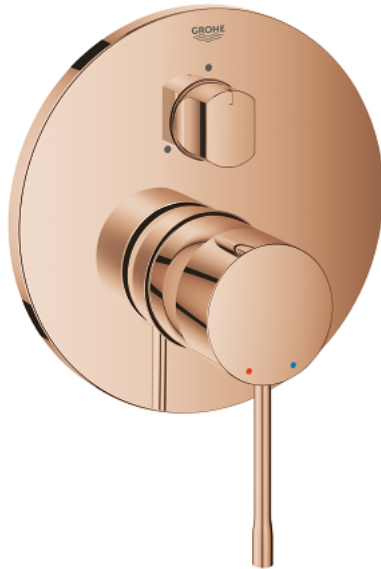

24 169 DA1 ESSENCE SINGLE-LEVER MIXER WITH 3-WAY DIVERTER

PRODUCT DESCRIPTION

- Colour: warm sunset
- trim set for GROHE Rapido SmartBox (35 600/35 604)
- GROHE SilkMove 46 mm ceramic cartridge
- GROHE LongLife finish
- FastFixation escutcheon with covered shaft sealing and covered fixing
- metal escutcheon, retroactively 6° adjustable
- metal lever
- 3-way diverter
- without roughing-in set 35 600/35 604 (please order separately)
- flow performance: outlet A = 27 l/min, outlet B = 27 l/min, outlet C = 27 l/min