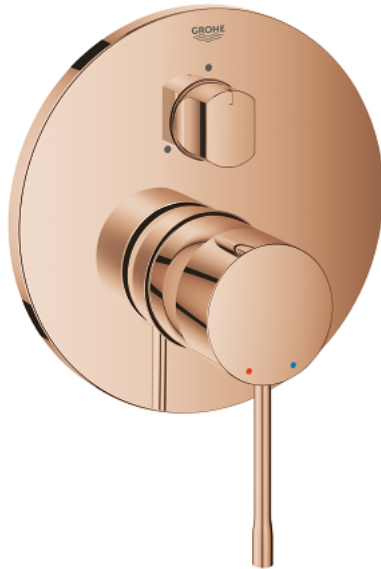

24 169 DA1 ESSENCE SINGLE-LEVER MIXER WITH 3-WAY DIVERTER

PRODUCT DESCRIPTION

- Colour: warm sunset
- trim set for GROHE Rapido SmartBox (35 600/35 604)
- GROHE SilkMove 46 mm ceramic cartridge
- GROHE LongLife finish
- GROHE FastFixation escutcheon with covered shaft sealing and covered fixing
- metal escutcheon, retroactively 6° adjustable
- metal lever
- 3-way diverter
- without roughing-in set 35 600/35 604 (please order separately)
- flow performance: outlet A = 27 l/min, outlet B = 27 l/min, outlet C = 27 l/min