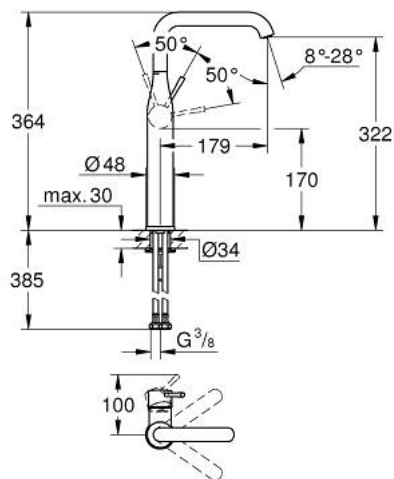

## 24 170 001 ESSENCE SINGLE-LEVER BASIN MIXER 1/2" XL-SIZE

### PRODUCT DESCRIPTION

- Colour: chrome
- single hole installation
- metal lever
- for free-standing basins
- GROHE SilkMove 28 mm ceramic cartridge
- with temperature limiter
- GROHE LongLife finish
- GROHE EcoJoy - Less water, perfect flow
- maximum flow rate (at 3 bar): 6.5 l/min
- GROHE AquaGuide adjustable mousseur
- GROHE FastFixation Plus rapid installation system
- swivel spout with mousseur and stop limiter
- adjustable swivel area 0° / 90° / 360°
- smooth body
- flexible connection hoses
- min. recommended pressure 1.0 bar
- professional edition

24 170 001 **ESSENCE SINGLE-LEVER BASIN MIXER 1/2"**  
**XL-SIZE**

**SPARE PARTS**, februar 2022 – now

- 1: Lever (Spare part-nr. 46919000)
- 2: Cartridge (Spare part-nr. 46580000)
- 3: screw ring (Spare part-nr. 48591000)
- 4: Tubular spout (Spare part-nr. 13375000)
- 4.1: Mousseur (Spare part-nr. 48270000)
- 4.2: Sealing washer (Spare part-nr. 0128500M)
- 4.3: Safety ring (Spare part-nr. 4826600M)
- 5: Escutcheon (Spare part-nr. 48603000)
- 6: Shank mounting kit (Spare part-nr. 46645000)
- 7: Mounting wrench (Spare part-nr. 19017000)\*
- 8: Waste set with push-open plug (Spare part-nr. 65807000)\*