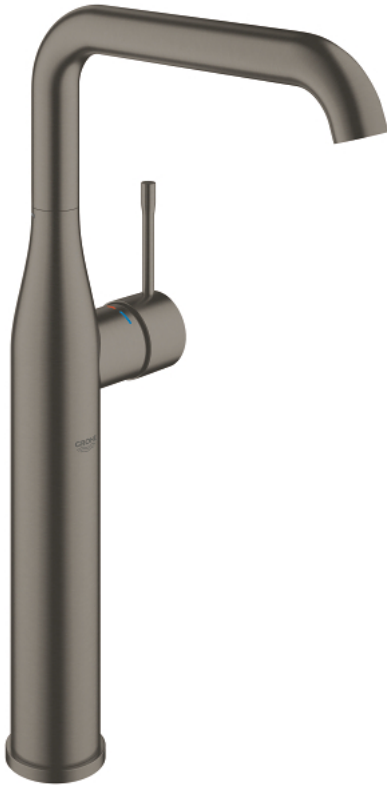

24 170 AL1 ESSENCE SINGLE-LEVER BASIN MIXER 1/2" XL-SIZE

PRODUCT DESCRIPTION

- Colour: brushed hard graphite
- single hole installation
- metal lever
- GROHE SilkMove 28 mm ceramic cartridge
- with temperature limiter
- GROHE LongLife finish
- GROHE EcoJoy - Less water, perfect flow
- maximum flow rate (at 3 bar): 6.5 l/min
- GROHE AquaGuide adjustable mousseur
- GROHE FastFixation Plus installation system
- swivel spout with mousseur and stop limiter
- adjustable swivel area 0° / 90° / 360°
- smooth body
- flexible connection hoses
- min. recommended pressure 1.0 bar