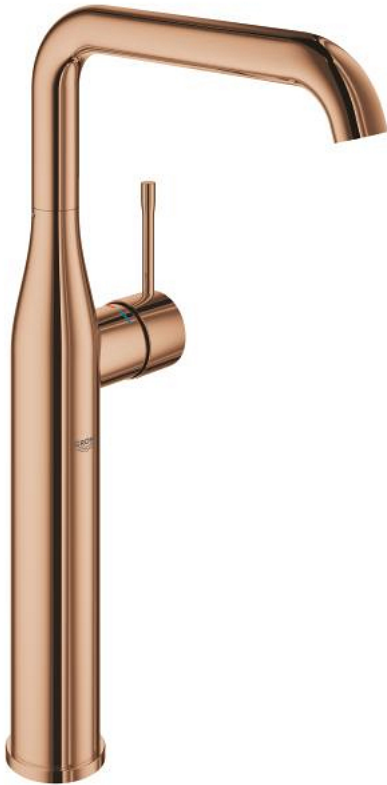

24 170 DA1 ESSENCE SINGLE-LEVER BASIN MIXER 1/2" XL-SIZE

PRODUCT DESCRIPTION

- Colour: warm sunset
- single hole installation
- metal lever
- GROHE SilkMove 28 mm ceramic cartridge
- with temperature limiter
- GROHE LongLife finish
- GROHE EcoJoy - Less water, perfect flow
- maximum flow rate (at 3 bar): 6.5 l/min
- GROHE AquaGuide adjustable mousseur
- GROHE FastFixation Plus installation system
- swivel spout with mousseur and stop limiter
- adjustable swivel area 0° / 150° / 360°
- smooth body
- flexible connection hoses
- min. recommended pressure 1.0 bar
- adjustable swivel area 0° / 90° / 360°