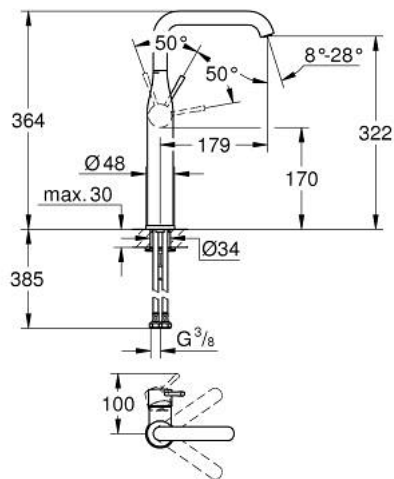

## 24 170 DC1 ESSENCE SINGLE-LEVER BASIN MIXER 1/2" XL-SIZE

### PRODUCT DESCRIPTION

- Colour: supersteel
- single hole installation
- metal lever
- GROHE SilkMove 28 mm ceramic cartridge
- with temperature limiter
- GROHE LongLife finish
- GROHE EcoJoy - Less water, perfect flow
- maximum flow rate (at 3 bar): 6.5 l/min
- GROHE AquaGuide adjustable mousseur
- GROHE FastFixation Plus installation system
- swivel spout with mousseur and stop limiter
- adjustable swivel area 0° / 90° / 360°
- smooth body
- flexible connection hoses
- min. recommended pressure 1.0 bar

### SPARE PARTS, februar 2022 – now

- 1: Lever (Spare part-nr. 46919DC0)
- 2: Cartridge (Spare part-nr. 46580000)
- 3: screw ring (Spare part-nr. 48591000)
- 4: Tubular spout (Spare part-nr. 13375DC0)
- 4.1: Mousseur (Spare part-nr. 48270000)
- 4.2: Sealing washer (Spare part-nr. 0128500M)
- 4.3: Safety ring (Spare part-nr. 4826600M)
- 5: Escutcheon (Spare part-nr. 48603DC0)
- 6: Shank mounting kit (Spare part-nr. 46645000)
- 7: Mounting wrench (Spare part-nr. 19017000)\*
- 8: Waste set with push-open plug (Spare part-nr. 65807DC0)\*