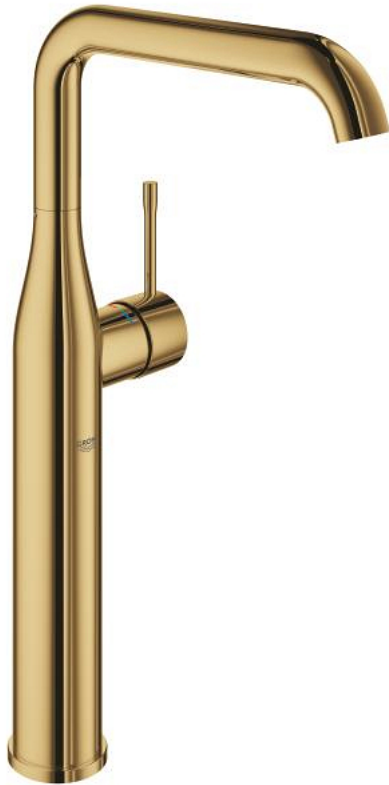

24 170 GL1 ESSENCE SINGLE-LEVER BASIN MIXER 1/2" XL-SIZE

PRODUCT DESCRIPTION

- Colour: cool sunrise
- single hole installation
- metal lever
- GROHE SilkMove 28 mm ceramic cartridge
- with temperature limiter
- GROHE LongLife finish
- GROHE EcoJoy - Less water, perfect flow
- maximum flow rate (at 3 bar): 6.5 l/min
- GROHE AquaGuide adjustable mousseur
- FastFixation Plus installation system
- swivel spout with mousseur and stop limiter
- adjustable swivel area 0° / 90° / 360°
- smooth body
- flexible connection hoses
- min. recommended pressure 1.0 bar