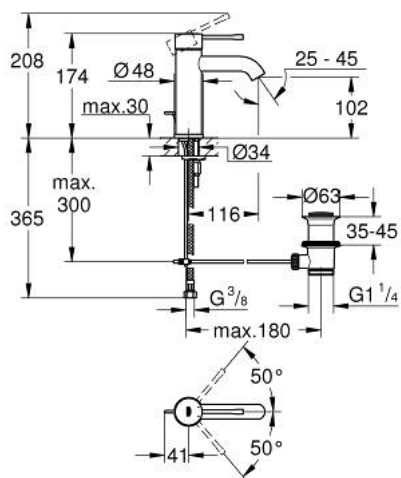

24 171 001 **ESSENCE SINGLE-LEVER BASIN MIXER 1/2"**  
**S-SIZE**

**PRODUCT DESCRIPTION**

- Colour: chrome
- single hole installation
- metal lever
- GROHE SilkMove 28 mm ceramic cartridge
- with temperature limiter
- GROHE LongLife finish
- GROHE EcoJoy - Less water, perfect flow
- maximum flow rate (at 3 bar): 5 l/min
- GROHE AquaGuide adjustable mousseur
- GROHE FastFixation Plus installation system
- pop-up waste set 1 1/4"
- flexible connection hoses
- professional edition

24 171 001 **ESSENCE SINGLE-LEVER BASIN MIXER 1/2"**  
**S-SIZE**

**SPARE PARTS**, avgust 2020 – now

- 1: Lever (Spare part-nr. 46917000)
  - 2: Fitting ring (Spare part-nr. 46715000)
  - 3: Cartridge (Spare part-nr. 46580000)
  - 4: Pop-up rod (Spare part-nr. 46739000)
  - 5: Mousseur (Spare part-nr. 48270000)
  - 6: Shank mounting kit (Spare part-nr. 46645000)
  - 7: Waste set 1 1/4" (Spare part-nr. 28910000)
  - 7.1: Plug (Spare part-nr. 07182000)
  - 7.2: Eccentric rod (Spare part-nr. 07052000)
  - 8: Mounting wrench (Spare part-nr. 19017000)\*
  - 9: Eccentric rod (Spare part-nr. 07341000)\*
- \* Optional accessories