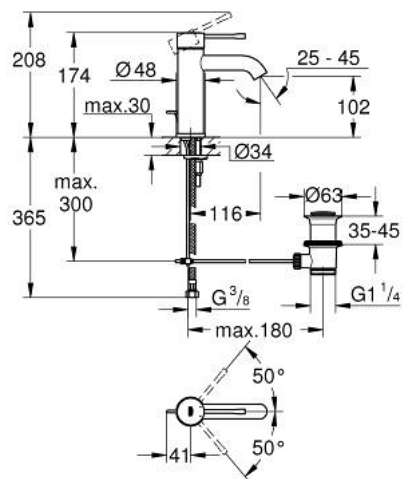

## 24 171 A01 ESSENCE SINGLE-LEVER BASIN MIXER 1/2" S-SIZE

### PRODUCT DESCRIPTION

- Colour: hard graphite
- single hole installation
- metal lever
- GROHE SilkMove 28 mm ceramic cartridge
- with temperature limiter
- GROHE LongLife finish
- GROHE EcoJoy - Less water, perfect flow
- maximum flow rate (at 3 bar): 5 l/min
- GROHE AquaGuide adjustable mousseur
- GROHE FastFixation Plus installation system
- pop-up waste set 1 1/4"
- flexible connection hoses

24 171 A01 **ESSENCE SINGLE-LEVER BASIN MIXER 1/2"**  
**S-SIZE**

**SPARE PARTS**, oktober 2020 – now

- 1: Lever (Spare part-nr. 46917A00)
  - 2: Fitting ring (Spare part-nr. 46715000)
  - 3: Cartridge (Spare part-nr. 46580000)
  - 4: Pop-up rod (Spare part-nr. 46739A00)
  - 5: Mousseur (Spare part-nr. 48270000)
  - 6: Shank mounting kit (Spare part-nr. 46645000)
  - 7: Waste set 1 1/4" (Spare part-nr. 28910A00)
  - 7.1: Plug (Spare part-nr. 07182A00)
  - 7.2: Eccentric rod (Spare part-nr. 07052000)
  - 8: Mounting wrench (Spare part-nr. 19017000)\*
  - 9: Eccentric rod (Spare part-nr. 07341000)\*
- \* Optional accessories