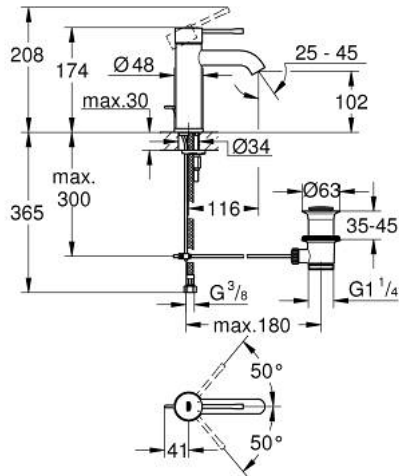

24 171 AL1 ESSENCE SINGLE-LEVER BASIN MIXER 1/2" S-SIZE

PRODUCT DESCRIPTION

- Colour: brushed hard graphite
- single hole installation
- metal lever
- GROHE SilkMove 28 mm ceramic cartridge
- with temperature limiter
- GROHE LongLife finish
- GROHE EcoJoy - Less water, perfect flow
- maximum flow rate (at 3 bar): 5 l/min
- GROHE AquaGuide adjustable mousseur
- GROHE FastFixation Plus installation system
- pop-up waste set 1 1/4"
- flexible connection hoses

24 171 AL1 ESSENCE SINGLE-LEVER BASIN MIXER 1/2" S-SIZE

SPARE PARTS, oktober 2020 – now

- 1: Lever (Spare part-nr. 46917AL0)
 - 2: Fitting ring (Spare part-nr. 46715000)
 - 3: Cartridge (Spare part-nr. 46580000)
 - 4: Pop-up rod (Spare part-nr. 46739AL0)
 - 5: Mousseur (Spare part-nr. 48270000)
 - 6: Shank mounting kit (Spare part-nr. 46645000)
 - 7: Waste set 1 1/4" (Spare part-nr. 28910AL0)
 - 7.1: Plug (Spare part-nr. 07182AL0)
 - 7.2: Eccentric rod (Spare part-nr. 07052000)
 - 8: Mounting wrench (Spare part-nr. 19017000)*
 - 9: Eccentric rod (Spare part-nr. 07341000)*
- * Optional accessories