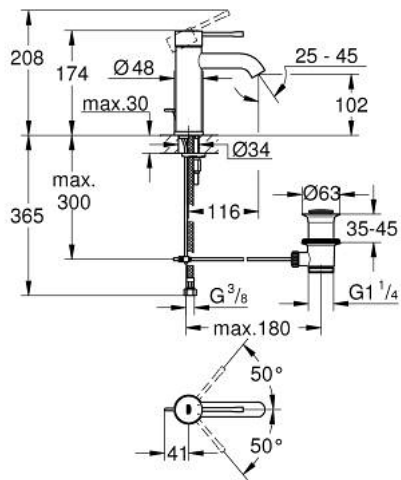

24 171 DA1 ESSENCE SINGLE-LEVER BASIN MIXER 1/2" S-SIZE

PRODUCT DESCRIPTION

- Colour: warm sunset
- single hole installation
- metal lever
- GROHE SilkMove 28 mm ceramic cartridge
- with temperature limiter
- GROHE LongLife finish
- GROHE EcoJoy - Less water, perfect flow
- maximum flow rate (at 3 bar): 5 l/min
- GROHE AquaGuide adjustable mousseur
- GROHE FastFixation Plus installation system
- pop-up waste set 1 1/4"
- flexible connection hoses

24 171 DA1 ESSENCE SINGLE-LEVER BASIN MIXER 1/2" S-SIZE

SPARE PARTS, oktober 2020 – now

- 1: Lever (Spare part-nr. 46917DA0)
 - 2: Fitting ring (Spare part-nr. 46715000)
 - 3: Cartridge (Spare part-nr. 46580000)
 - 4: lift rod (Spare part-nr. 46739DA0)
 - 5: Mousseur (Spare part-nr. 48270000)
 - 6: Shank mounting kit (Spare part-nr. 46645000)
 - 7: Waste set 1 1/4" (Spare part-nr. 28910DA0)
 - 7.1: Plug (Spare part-nr. 07182DA0)
 - 7.2: Eccentric rod (Spare part-nr. 07052000)
 - 8: Mounting wrench (Spare part-nr. 19017000)*
 - 9: Eccentric rod (Spare part-nr. 07341000)*
- * Optional accessories