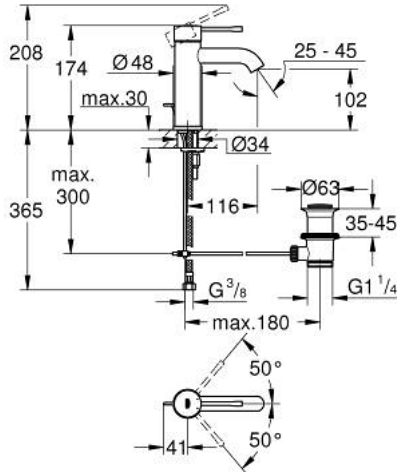

24 171 DC1 ESSENCE SINGLE-LEVER BASIN MIXER 1/2" S-SIZE

PRODUCT DESCRIPTION

- Colour: supersteel
- single hole installation
- metal lever
- GROHE SilkMove 28 mm ceramic cartridge
- with temperature limiter
- GROHE LongLife finish
- GROHE EcoJoy - Less water, perfect flow
- maximum flow rate (at 3 bar): 5 l/min
- GROHE AquaGuide adjustable mousseur
- GROHE FastFixation Plus installation system
- pop-up waste set 1 1/4"
- flexible connection hoses

24 171 DC1 ESSENCE SINGLE-LEVER BASIN MIXER 1/2" S-SIZE

SPARE PARTS, oktober 2020 – now

- 1: Lever (Spare part-nr. 46917DC0)
 - 2: Fitting ring (Spare part-nr. 46715000)
 - 3: Cartridge (Spare part-nr. 46580000)
 - 4: Pop-up rod (Spare part-nr. 46739EN0)
 - 5: Mousseur (Spare part-nr. 48270000)
 - 6: Shank mounting kit (Spare part-nr. 46645000)
 - 7: Waste set 1 1/4" (Spare part-nr. 28910DC0)
 - 7.1: Plug (Spare part-nr. 07182DC0)
 - 7.2: Eccentric rod (Spare part-nr. 07052000)
 - 8: Mounting wrench (Spare part-nr. 19017000)*
 - 9: Eccentric rod (Spare part-nr. 07341000)*
- * Optional accessories