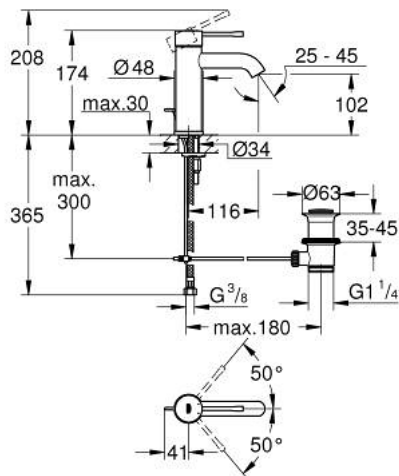

## 24 171 DL1 ESSENCE SINGLE-LEVER BASIN MIXER 1/2" S-SIZE

### PRODUCT DESCRIPTION

- Colour: brushed warm sunset
- single hole installation
- metal lever
- GROHE SilkMove 28 mm ceramic cartridge
- with temperature limiter
- GROHE LongLife finish
- GROHE EcoJoy - Less water, perfect flow
- maximum flow rate (at 3 bar): 5 l/min
- GROHE AquaGuide adjustable mousseur
- GROHE FastFixation Plus installation system
- pop-up waste set 1 1/4"
- flexible connection hoses

### SPARE PARTS, oktober 2020 – now

- 1: Lever (Spare part-nr. 46917DL0)
  - 2: Fitting ring (Spare part-nr. 46715000)
  - 3: Cartridge (Spare part-nr. 46580000)
  - 4: lift rod (Spare part-nr. 46739DL0)
  - 5: Mousseur (Spare part-nr. 48270000)
  - 6: Shank mounting kit (Spare part-nr. 46645000)
  - 7: Waste set 1 1/4" (Spare part-nr. 28910DL0)
  - 7.1: Plug (Spare part-nr. 07182DL0)
  - 7.2: Eccentric rod (Spare part-nr. 07052000)
  - 8: Mounting wrench (Spare part-nr. 19017000)\*
  - 9: Eccentric rod (Spare part-nr. 07341000)\*
- \* Optional accessories