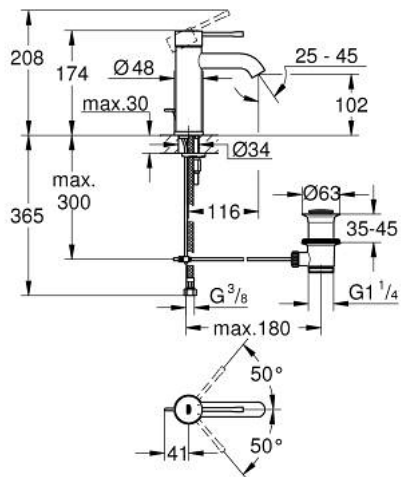

24 171 GL1 ESSENCE SINGLE-LEVER BASIN MIXER 1/2" S-SIZE

PRODUCT DESCRIPTION

- Colour: cool sunrise
- single hole installation
- metal lever
- GROHE SilkMove 28 mm ceramic cartridge
- with temperature limiter
- GROHE LongLife finish
- GROHE EcoJoy - Less water, perfect flow
- maximum flow rate (at 3 bar): 5 l/min
- GROHE AquaGuide adjustable mousseur
- GROHE FastFixation Plus installation system
- pop-up waste set 1 1/4"
- flexible connection hoses

24 171 GL1 ESSENCE SINGLE-LEVER BASIN MIXER 1/2" S-SIZE

SPARE PARTS, oktober 2020 – now

- 1: Lever (Spare part-nr. 46917GL0)
 - 2: Fitting ring (Spare part-nr. 46715000)
 - 3: Cartridge (Spare part-nr. 46580000)
 - 4: lift rod (Spare part-nr. 46739GL0)
 - 5: Mousseur (Spare part-nr. 48270000)
 - 6: Shank mounting kit (Spare part-nr. 46645000)
 - 7: Waste set 1 1/4" (Spare part-nr. 28910GL0)
 - 7.1: Plug (Spare part-nr. 07182GL0)
 - 7.2: Eccentric rod (Spare part-nr. 07052000)
 - 8: Mounting wrench (Spare part-nr. 19017000)*
 - 9: Eccentric rod (Spare part-nr. 07341000)*
- * Optional accessories