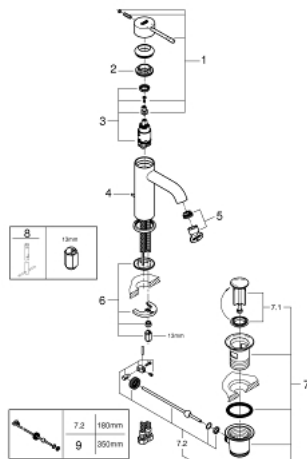

24 171 GN1 ESSENCE SINGLE-LEVER BASIN MIXER 1/2" S-SIZE

PRODUCT DESCRIPTION

- Colour: brushed cool sunrise
- single hole installation
- metal lever
- GROHE SilkMove 28 mm ceramic cartridge
- with temperature limiter
- GROHE LongLife finish
- GROHE EcoJoy - Less water, perfect flow
- maximum flow rate (at 3 bar): 5 l/min
- GROHE AquaGuide adjustable mousseur
- GROHE FastFixation Plus installation system
- pop-up waste set 1 1/4"
- flexible connection hoses

24 171 GN1 ESSENCE SINGLE-LEVER BASIN MIXER 1/2" S-SIZE

SPARE PARTS, oktober 2020 – now

- 1: Lever (Spare part-nr. 46917GN0)
 - 2: Fitting ring (Spare part-nr. 46715000)
 - 3: Cartridge (Spare part-nr. 46580000)
 - 4: Pop-up rod (Spare part-nr. 46739GN0)
 - 5: Mousseur (Spare part-nr. 48270000)
 - 6: Shank mounting kit (Spare part-nr. 46645000)
 - 7: Waste set 1 1/4" (Spare part-nr. 28910GN0)
 - 7.1: Plug (Spare part-nr. 07182GN0)
 - 7.2: Eccentric rod (Spare part-nr. 07052000)
 - 8: Mounting wrench (Spare part-nr. 19017000)*
 - 9: Eccentric rod (Spare part-nr. 07341000)*
- * Optional accessories