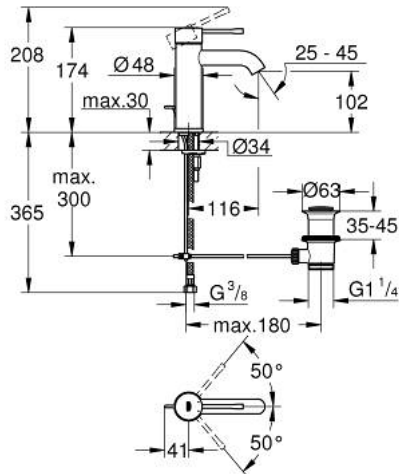

24 171 GN1 ESSENCE SINGLE-LEVER BASIN MIXER 1/2" S-SIZE

PRODUCT DESCRIPTION

- Colour: brushed cool sunrise
- single hole installation
- metal lever
- GROHE SilkMove 28 mm ceramic cartridge
- with temperature limiter
- GROHE LongLife finish
- GROHE EcoJoy - Less water, perfect flow
- maximum flow rate (at 3 bar): 5 l/min
- GROHE AquaGuide adjustable mousseur
- GROHE FastFixation Plus installation system
- pop-up waste set 1 1/4"
- flexible connection hoses

24 171 GN1 ESSENCE SINGLE-LEVER BASIN MIXER 1/2" S-SIZE

SPARE PARTS, oktober 2020 – now

- 1: Lever (Spare part-nr. 46917GN0)
 - 2: Fitting ring (Spare part-nr. 46715000)
 - 3: Cartridge (Spare part-nr. 46580000)
 - 4: Pop-up rod (Spare part-nr. 46739GN0)
 - 5: Mousseur (Spare part-nr. 48270000)
 - 6: Shank mounting kit (Spare part-nr. 46645000)
 - 7: Waste set 1 1/4" (Spare part-nr. 28910GN0)
 - 7.1: Plug (Spare part-nr. 07182GN0)
 - 7.2: Eccentric rod (Spare part-nr. 07052000)
 - 8: Mounting wrench (Spare part-nr. 19017000)*
 - 9: Eccentric rod (Spare part-nr. 07341000)*
- * Optional accessories