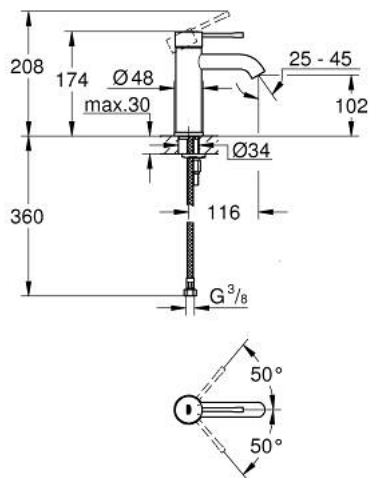

24 172 001 ESSENCE SINGLE-LEVER BASIN MIXER 1/2"  
S-SIZE

**PRODUCT DESCRIPTION**

- Colour: chrome
- single hole installation
- metal lever
- GROHE SilkMove 28 mm ceramic cartridge
- with temperature limiter
- GROHE LongLife finish
- AquaCalibrator
- maximum flow rate (at 3 bar): 5 l/min
- GROHE AquaGuide adjustable mousseur
- FastFixation Plus installation system
- smooth body
- flexible connection hoses
- professional edition

24 172 001 **ESSENCE SINGLE-LEVER BASIN MIXER 1/2"**  
**S-SIZE**

**SPARE PARTS**, februar 2022 – now

- 1: Lever (Spare part-nr. 46917000)
  - 2: Fitting ring (Spare part-nr. 46715000)
  - 3: Cartridge (Spare part-nr. 46580000)
  - 4: Mousseur (Spare part-nr. 48270000)
  - 5: Escutcheon (Spare part-nr. 48603000)
  - 6: Shank mounting kit (Spare part-nr. 46645000)
  - 7: Mounting wrench (Spare part-nr. 19017000)\*
  - 8: Waste set with push-open plug (Spare part-nr. 65807000)\*
- \* Optional accessories