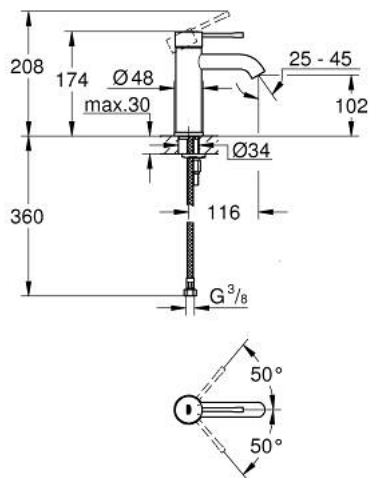

24 172 001 **ESSENCE SINGLE-LEVER BASIN MIXER 1/2"**
S-SIZE

PRODUCT DESCRIPTION

- Colour: chrome
- single hole installation
- metal lever
- GROHE SilkMove 28 mm ceramic cartridge
- with temperature limiter
- GROHE LongLife finish
- GROHE EcoJoy - Less water, perfect flow
- maximum flow rate (at 3 bar): 5 l/min
- GROHE AquaGuide adjustable mousseur
- GROHE FastFixation Plus installation system
- smooth body
- flexible connection hoses
- professional edition

24 172 001 **ESSENCE SINGLE-LEVER BASIN MIXER 1/2"**
S-SIZE

SPARE PARTS, februar 2022 – now

- 1: Lever (Spare part-nr. 46917000)
 - 2: Fitting ring (Spare part-nr. 46715000)
 - 3: Cartridge (Spare part-nr. 46580000)
 - 4: Mousseur (Spare part-nr. 48270000)
 - 5: Escutcheon (Spare part-nr. 48603000)
 - 6: Shank mounting kit (Spare part-nr. 46645000)
 - 7: Mounting wrench (Spare part-nr. 19017000)*
 - 8: Waste set with push-open plug (Spare part-nr. 65807000)*
- * Optional accessories