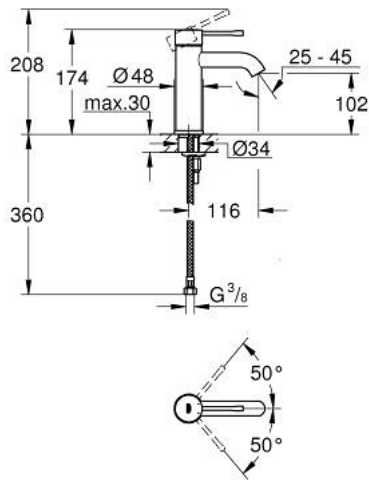

24 172 A01 **ESSENCE SINGLE-LEVER BASIN MIXER 1/2"**  
**S-SIZE**

**PRODUCT DESCRIPTION**

- Colour: hard graphite
- single hole installation
- metal lever
- GROHE SilkMove 28 mm ceramic cartridge
- with temperature limiter
- GROHE LongLife finish
- GROHE EcoJoy - Less water, perfect flow
- maximum flow rate (at 3 bar): 5 l/min
- GROHE AquaGuide adjustable mousseur
- GROHE FastFixation Plus installation system
- smooth body
- flexible connection hoses

24 172 A01 **ESSENCE SINGLE-LEVER BASIN MIXER 1/2"**  
**S-SIZE**

**SPARE PARTS**, februar 2022 – now

- 1: Lever (Spare part-nr. 46917A00)
  - 2: Fitting ring (Spare part-nr. 46715000)
  - 3: Cartridge (Spare part-nr. 46580000)
  - 4: Mousseur (Spare part-nr. 48270000)
  - 5: Escutcheon (Spare part-nr. 48603A00)
  - 6: Shank mounting kit (Spare part-nr. 46645000)
  - 7: Mounting wrench (Spare part-nr. 19017000)\*
  - 8: Waste set with push-open plug (Spare part-nr. 65807A00)\*
- \* Optional accessories