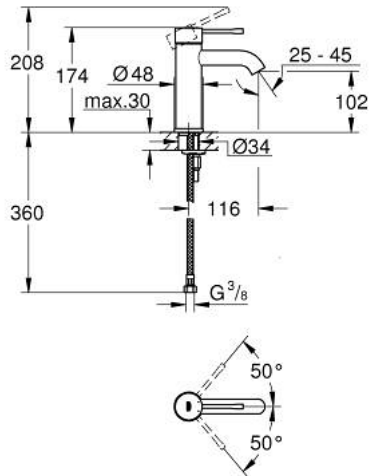

## 24 172 AL1 ESSENCE SINGLE-LEVER BASIN MIXER 1/2" S-SIZE

### PRODUCT DESCRIPTION

- Colour: brushed hard graphite
- single hole installation
- metal lever
- GROHE SilkMove 28 mm ceramic cartridge
- with temperature limiter
- GROHE LongLife finish
- AquaCalibrator
- maximum flow rate (at 3 bar): 5 l/min
- GROHE AquaGuide adjustable mousseur
- FastFixation Plus installation system
- smooth body
- flexible connection hoses

### SPARE PARTS, februar 2022 – now

- 1: Lever (Spare part-nr. 46917AL0)
  - 2: Fitting ring (Spare part-nr. 46715000)
  - 3: Cartridge (Spare part-nr. 46580000)
  - 4: Mousseur (Spare part-nr. 48270000)
  - 5: Escutcheon (Spare part-nr. 48603AL0)
  - 6: Shank mounting kit (Spare part-nr. 46645000)
  - 7: Mounting wrench (Spare part-nr. 19017000)\*
  - 8: Waste set with push-open plug (Spare part-nr. 65807AL0)\*
- \* Optional accessories