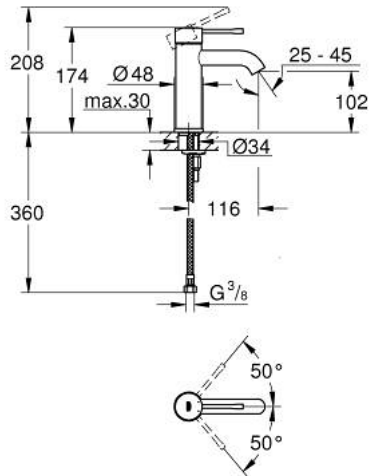

24 172 AL1 ESSENCE SINGLE-LEVER BASIN MIXER 1/2" S-SIZE

PRODUCT DESCRIPTION

- Colour: brushed hard graphite
- single hole installation
- metal lever
- GROHE SilkMove 28 mm ceramic cartridge
- with temperature limiter
- GROHE LongLife finish
- GROHE EcoJoy - Less water, perfect flow
- maximum flow rate (at 3 bar): 5 l/min
- GROHE AquaGuide adjustable mousseur
- GROHE FastFixation Plus installation system
- smooth body
- flexible connection hoses

24 172 AL1 ESSENCE SINGLE-LEVER BASIN MIXER 1/2" S-SIZE

SPARE PARTS, februar 2022 – now

- 1: Lever (Spare part-nr. 46917AL0)
 - 2: Fitting ring (Spare part-nr. 46715000)
 - 3: Cartridge (Spare part-nr. 46580000)
 - 4: Mousseur (Spare part-nr. 48270000)
 - 5: Escutcheon (Spare part-nr. 48603AL0)
 - 6: Shank mounting kit (Spare part-nr. 46645000)
 - 7: Mounting wrench (Spare part-nr. 19017000)*
 - 8: Waste set with push-open plug (Spare part-nr. 65807AL0)*
- * Optional accessories