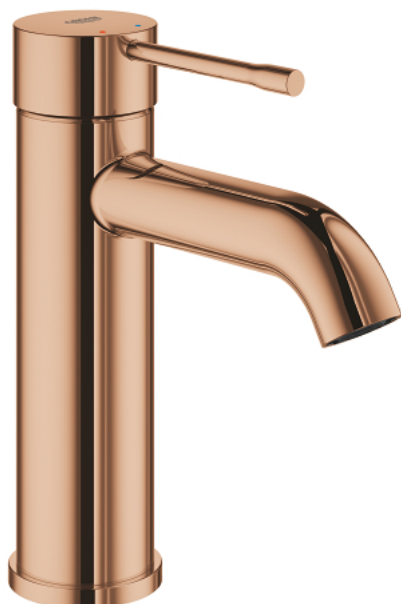

24 172 DA1 ESSENCE SINGLE-LEVER BASIN MIXER 1/2" S-SIZE

PRODUCT DESCRIPTION

- Colour: warm sunset
- single hole installation
- metal lever
- GROHE SilkMove 28 mm ceramic cartridge
- with temperature limiter
- GROHE LongLife finish
- GROHE EcoJoy - Less water, perfect flow
- maximum flow rate (at 3 bar): 5 l/min
- GROHE AquaGuide adjustable mousseur
- GROHE FastFixation Plus installation system
- smooth body
- flexible connection hoses

24 172 DA1 ESSENCE SINGLE-LEVER BASIN MIXER 1/2"
S-SIZE

SPARE PARTS, februar 2022 – now

- 1: Lever (Spare part-nr. 46917DA0)
 - 2: Fitting ring (Spare part-nr. 46715000)
 - 3: Cartridge (Spare part-nr. 46580000)
 - 4: Mousseur (Spare part-nr. 48270000)
 - 5: Escutcheon (Spare part-nr. 48603DA0)
 - 6: Shank mounting kit (Spare part-nr. 46645000)
 - 7: Mounting wrench (Spare part-nr. 19017000)*
 - 8: Waste set with push-open plug (Spare part-nr. 65807DA0)*
- * Optional accessories