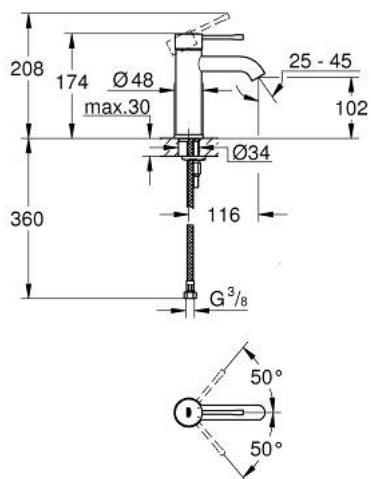

24 172 DA1 ESSENCE SINGLE-LEVER BASIN MIXER 1/2" S-SIZE

PRODUCT DESCRIPTION

- Colour: warm sunset
- single hole installation
- metal lever
- GROHE SilkMove 28 mm ceramic cartridge
- with temperature limiter
- GROHE LongLife finish
- GROHE EcoJoy - Less water, perfect flow
- maximum flow rate (at 3 bar): 5 l/min
- GROHE AquaGuide adjustable mousseur
- GROHE FastFixation Plus installation system
- smooth body
- flexible connection hoses

24 172 DA1 ESSENCE SINGLE-LEVER BASIN MIXER 1/2"
S-SIZE

SPARE PARTS, februar 2022 – now

- 1: Lever (Spare part-nr. 46917DA0)
 - 2: Fitting ring (Spare part-nr. 46715000)
 - 3: Cartridge (Spare part-nr. 46580000)
 - 4: Mousseur (Spare part-nr. 48270000)
 - 5: Escutcheon (Spare part-nr. 48603DA0)
 - 6: Shank mounting kit (Spare part-nr. 46645000)
 - 7: Mounting wrench (Spare part-nr. 19017000)*
 - 8: Waste set with push-open plug (Spare part-nr. 65807DA0)*
- * Optional accessories