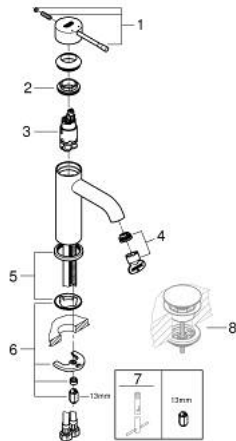

## 24 172 DC1 ESSENCE SINGLE-LEVER BASIN MIXER 1/2" S-SIZE

### PRODUCT DESCRIPTION

- Colour: supersteel
- single hole installation
- metal lever
- GROHE SilkMove 28 mm ceramic cartridge
- with temperature limiter
- GROHE LongLife finish
- GROHE EcoJoy - Less water, perfect flow
- maximum flow rate (at 3 bar): 5 l/min
- GROHE AquaGuide adjustable mousseur
- GROHE FastFixation Plus installation system
- smooth body
- flexible connection hoses

24 172 DC1 **ESSENCE SINGLE-LEVER BASIN MIXER 1/2"**  
**S-SIZE**

**SPARE PARTS**, februar 2022 – now

- 1: Lever (Spare part-nr. 46917DC0)
  - 2: Fitting ring (Spare part-nr. 46715000)
  - 3: Cartridge (Spare part-nr. 46580000)
  - 4: Mousseur (Spare part-nr. 48270000)
  - 5: Escutcheon (Spare part-nr. 48603DC0)
  - 6: Shank mounting kit (Spare part-nr. 46645000)
  - 7: Mounting wrench (Spare part-nr. 19017000)\*
  - 8: Waste set with push-open plug (Spare part-nr. 65807DC0)\*
- \* Optional accessories