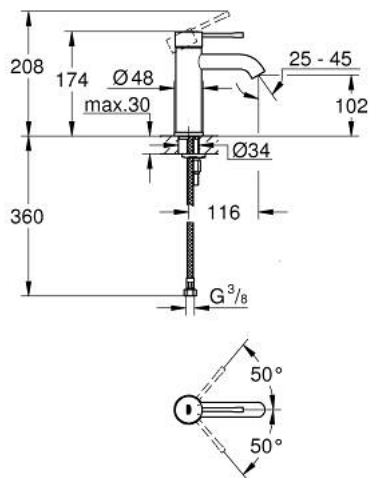

## 24 172 DC1 ESSENCE SINGLE-LEVER BASIN MIXER 1/2" S-SIZE

### PRODUCT DESCRIPTION

- Colour: supersteel
- single hole installation
- metal lever
- GROHE SilkMove 28 mm ceramic cartridge
- with temperature limiter
- GROHE LongLife finish
- GROHE EcoJoy - Less water, perfect flow
- maximum flow rate (at 3 bar): 5 l/min
- GROHE AquaGuide adjustable mousseur
- GROHE FastFixation Plus installation system
- smooth body
- flexible connection hoses

24 172 DC1 **ESSENCE SINGLE-LEVER BASIN MIXER 1/2"**  
**S-SIZE**

**SPARE PARTS**, februar 2022 – now

- 1: Lever (Spare part-nr. 46917DC0)
  - 2: Fitting ring (Spare part-nr. 46715000)
  - 3: Cartridge (Spare part-nr. 46580000)
  - 4: Mousseur (Spare part-nr. 48270000)
  - 5: Escutcheon (Spare part-nr. 48603DC0)
  - 6: Shank mounting kit (Spare part-nr. 46645000)
  - 7: Mounting wrench (Spare part-nr. 19017000)\*
  - 8: Waste set with push-open plug (Spare part-nr. 65807DC0)\*
- \* Optional accessories