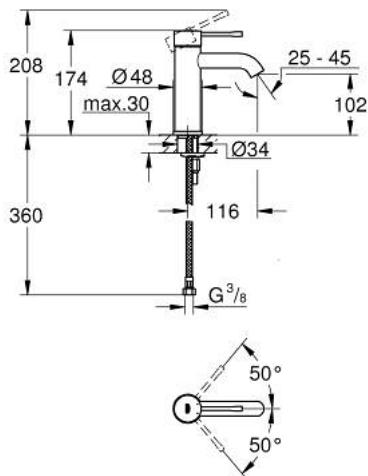

24 172 DL1 **ESSENCE SINGLE-LEVER BASIN MIXER 1/2"**
S-SIZE

PRODUCT DESCRIPTION

- Colour: brushed warm sunset
- single hole installation
- metal lever
- GROHE SilkMove 28 mm ceramic cartridge
- with temperature limiter
- GROHE LongLife finish
- GROHE EcoJoy - Less water, perfect flow
- maximum flow rate (at 3 bar): 5 l/min
- GROHE AquaGuide adjustable mousseur
- GROHE FastFixation Plus installation system
- smooth body
- flexible connection hoses

24 172 DL1 **ESSENCE SINGLE-LEVER BASIN MIXER 1/2"**
S-SIZE

SPARE PARTS, februar 2022 – now

- 1: Lever (Spare part-nr. 46917DL0)
 - 2: Fitting ring (Spare part-nr. 46715000)
 - 3: Cartridge (Spare part-nr. 46580000)
 - 4: Mousseur (Spare part-nr. 48270000)
 - 5: Escutcheon (Spare part-nr. 48603DL0)
 - 6: Shank mounting kit (Spare part-nr. 46645000)
 - 7: Mounting wrench (Spare part-nr. 19017000)*
 - 8: Waste set with push-open plug (Spare part-nr. 65807DL0)*
- * Optional accessories