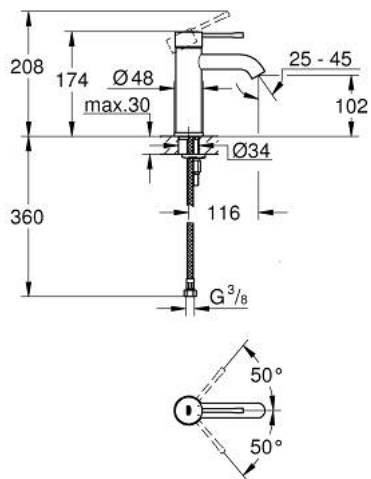

24 172 GL1 **ESSENCE SINGLE-LEVER BASIN MIXER 1/2"**
S-SIZE

PRODUCT DESCRIPTION

- Colour: cool sunrise
- single hole installation
- metal lever
- GROHE SilkMove 28 mm ceramic cartridge
- with temperature limiter
- GROHE LongLife finish
- GROHE EcoJoy - Less water, perfect flow
- maximum flow rate (at 3 bar): 5 l/min
- GROHE AquaGuide adjustable mousseur
- GROHE FastFixation Plus installation system
- smooth body
- flexible connection hoses

24 172 GL1 **ESSENCE SINGLE-LEVER BASIN MIXER 1/2"**
S-SIZE

SPARE PARTS, februar 2022 – now

- 1: Lever (Spare part-nr. 46917GL0)
 - 2: Fitting ring (Spare part-nr. 46715000)
 - 3: Cartridge (Spare part-nr. 46580000)
 - 4: Mousseur (Spare part-nr. 48270000)
 - 5: Escutcheon (Spare part-nr. 48603GL0)
 - 6: Shank mounting kit (Spare part-nr. 46645000)
 - 7: Mounting wrench (Spare part-nr. 19017000)*
 - 8: Waste set with push-open plug (Spare part-nr. 65807GL0)*
- * Optional accessories