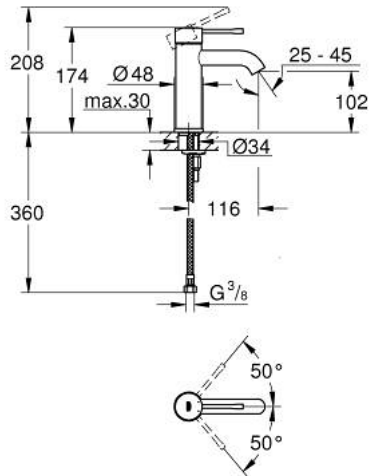

## 24 172 GN1 ESSENCE SINGLE-LEVER BASIN MIXER 1/2" S-SIZE

### PRODUCT DESCRIPTION

- Colour: brushed cool sunrise
- single hole installation
- metal lever
- GROHE SilkMove 28 mm ceramic cartridge
- with temperature limiter
- GROHE LongLife finish
- GROHE EcoJoy - Less water, perfect flow
- maximum flow rate (at 3 bar): 5 l/min
- GROHE AquaGuide adjustable mousseur
- GROHE FastFixation Plus installation system
- smooth body
- flexible connection hoses

### SPARE PARTS, februar 2022 – now

- 1: Lever (Spare part-nr. 46917GN0)
  - 2: Fitting ring (Spare part-nr. 46715000)
  - 3: Cartridge (Spare part-nr. 46580000)
  - 4: Mousseur (Spare part-nr. 48270000)
  - 5: Escutcheon (Spare part-nr. 48603GN0)
  - 6: Shank mounting kit (Spare part-nr. 46645000)
  - 7: Mounting wrench (Spare part-nr. 19017000)\*
  - 8: Waste set with push-open plug (Spare part-nr. 65807GN0)\*
- \* Optional accessories